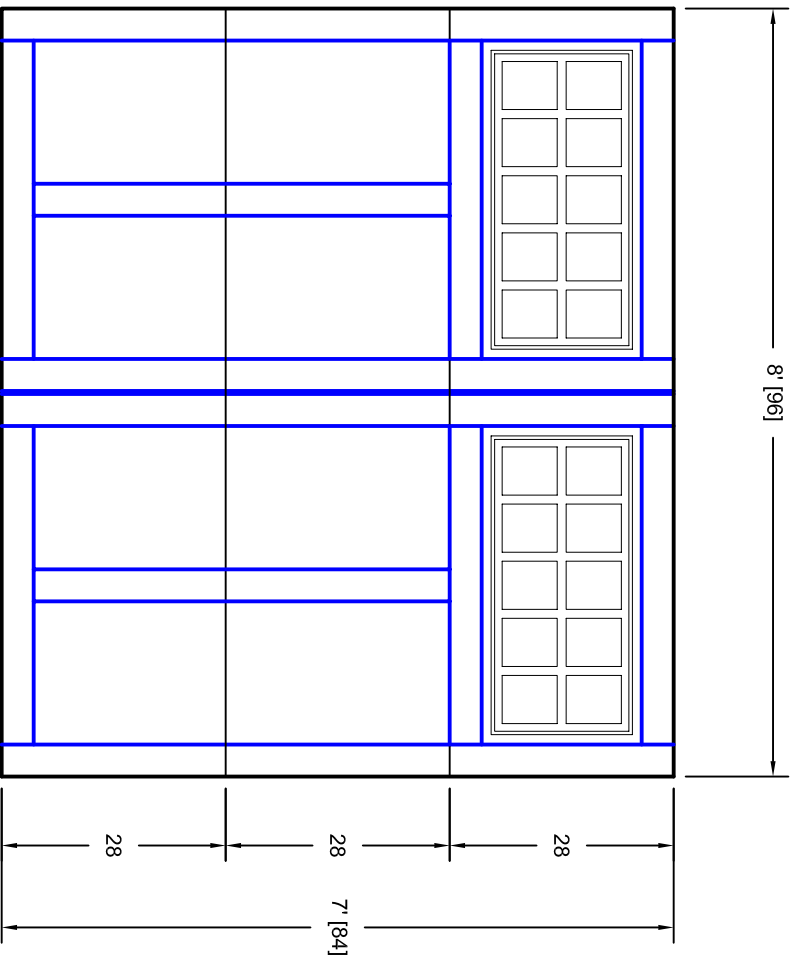

- Note:
1. Overlay board material: Steel.
 2. Arch material: Molded Polyurethane
 3. Overlay board width: 4 inches.
 4. Customer responsible to verify all field dimensions.

CUSTOMER APPROVAL REQUIRED FOR
MANUFACTURING

X _____

DRAWN BY	E Gebhard 01-05-05	TITLE	Sage Creek w / Larger Stockton Door Lites S3 8' X 7'	
CHECKED		SIZE	A	REV
DATE		SCALE		A
APPD		WT. ACT.		
DATE		SHEET		
APPD				
DATE				
APPD				
DATE				

Unless Otherwise Specified
Dimensions are in Inches