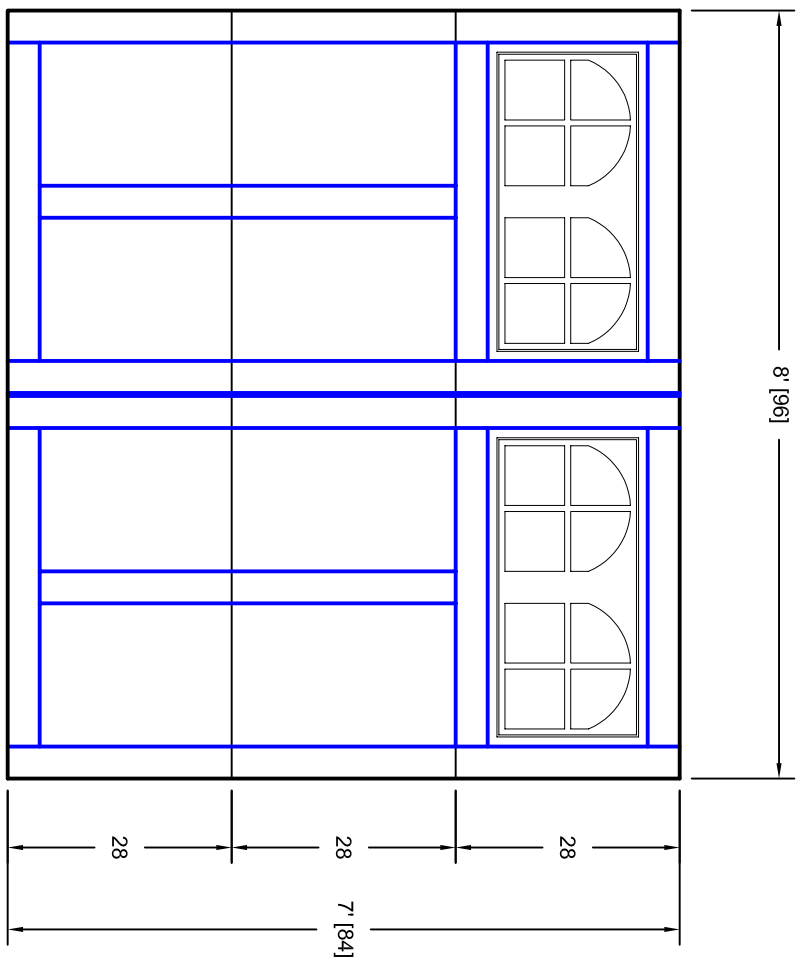

- Note:
1. Overlay board material: Steel.
  2. Arch material: Molded Polyurethane
  3. Overlay board width: 4 inches.
  4. Customer responsible to verify all field dimensions.

DRAWN BY	E Gebhard 01-05-05
CHECKED	
DATE	
APPD	
DATE	
APPD	
DATE	
APPD	
DATE	

TITLE	Sage Creek w / Small Stockton Arch Door Lites S4 8' X 7'		
SIZE	A	REV	A
SCALE		WT. ACT.	SHEET
	7S087004		

Unless Otherwise Specified  
Dimensions are in Inches

Tolerance on

Fractions	Decimals	Angles
+/- 1/16	XX +/- .03	+/- 0.5
	XXX +/- .01	
	XXXX +/- .005	