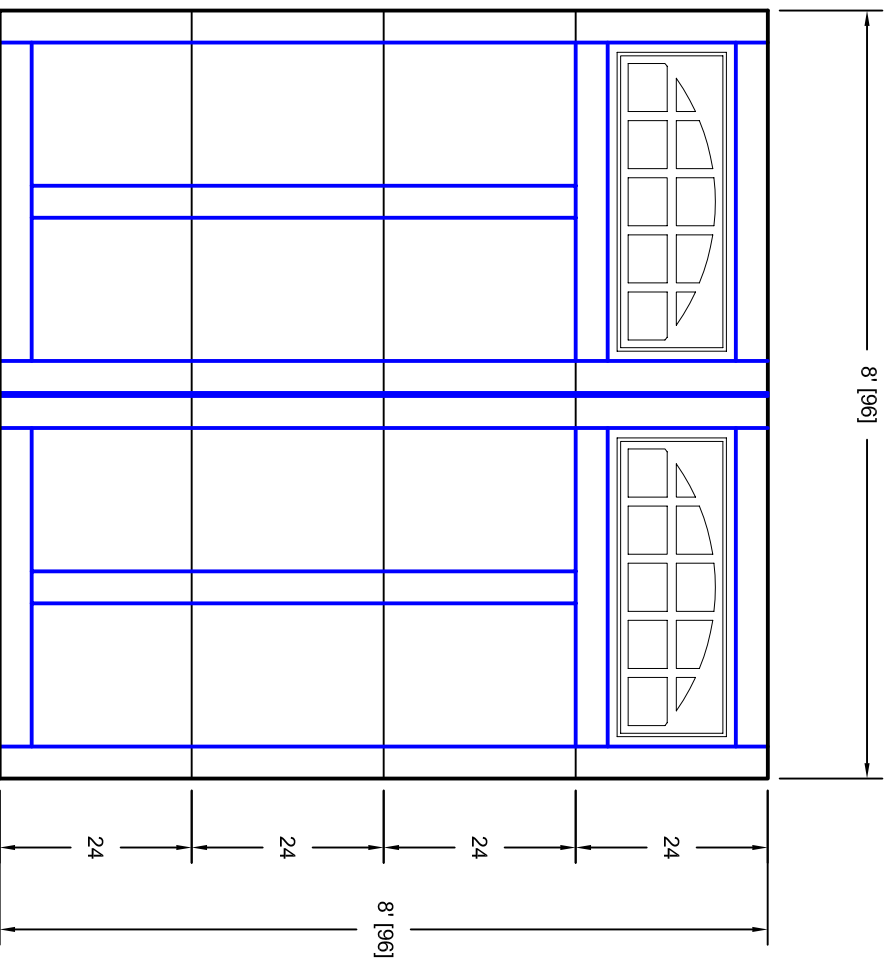

- Note:
1. Overlay board material: Steel.
 2. Arch material: Molded Polyurethane
 3. Overlay board width: 4 inches.
 4. Customer responsible to verify all field dimensions.

DRAWN BY	E Gebhard 12-14-05
DATE	
CHECKED	
DATE	
APPD	
DATE	
APPD	
DATE	
APPD	
DATE	

TITLE	Sage Creek w / Large Stockton Arch		
	Door Lites S2 8' X 8'		
SIZE	A	REV	A
SCALE		WT. ACT.	
		SHEET	
	7S088002		

Unless Otherwise Specified
Dimensions are in Inches

Tolerance on

Fractions	Decimals	Angles
+/- 1/16	XX +/- .03	+/- 0.5
	XXX +/- .01	
	XXXX +/- .005	