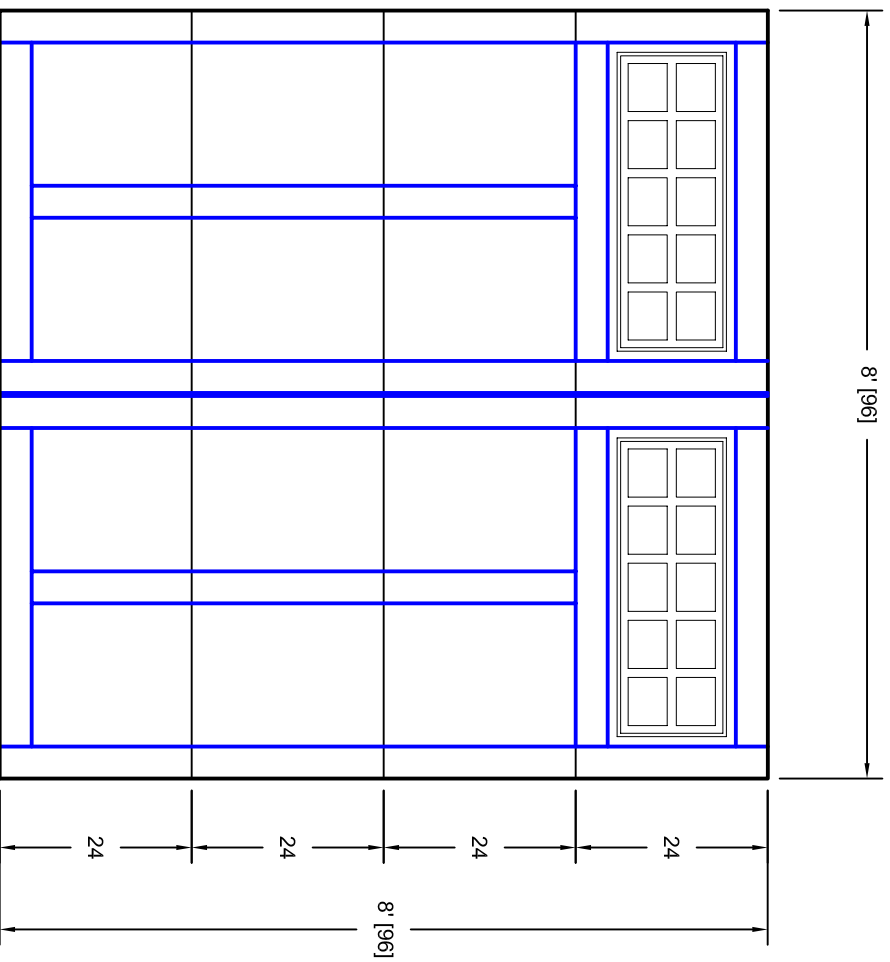

- Note:
1. Overlay board material: Steel.
  2. Arch material: Molded Polyurethane
  3. Overlay board width: 4 inches.
  4. Customer responsible to verify all field dimensions.

DRAWN BY	E Gebhard 12-14-05
DATE	
CHECKED	
DATE	
APPD	
DATE	
APPD	
DATE	
APPD	
DATE	

TITLE	Sage Creek w / Large Stockton Door		
	Lites S3 8' X 8'		
SIZE	A	REV	A
SCALE		WT. ACT.	
		SHEET	
	7S088003		

Unless Otherwise Specified  
Dimensions are in Inches

Tolerance on

Fractions	Decimals	Angles
+/- 1/16	XX +/- .03	+/- 0.5
	XXX +/- .01	
	XXXX +/- .005	