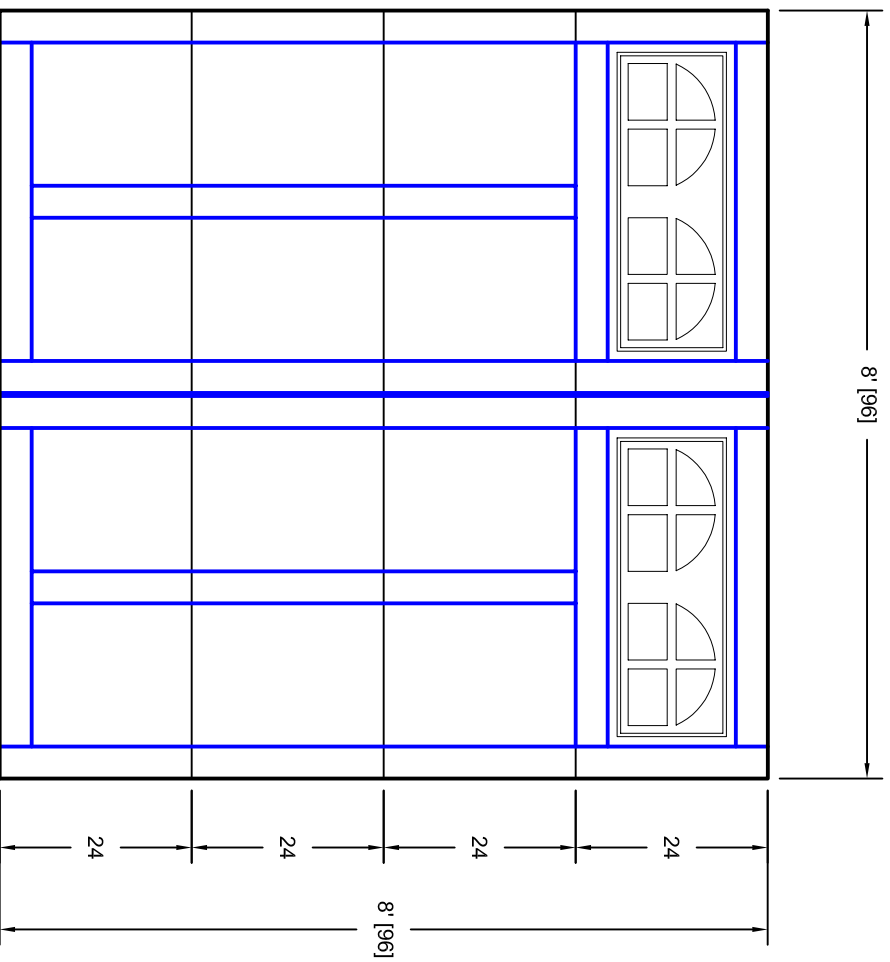

- Note:
1. Overlay board material: Steel.
 2. Arch material: Molded Polyurethane
 3. Overlay board width: 4 inches.
 4. Customer responsible to verify all field dimensions.

DRAWN BY	E Gebhard 12-14-05
DATE	
CHECKED	
DATE	
APPD	
DATE	
APPD	
DATE	
APPD	
DATE	

TITLE		Sage Creek w / Small Stockton Arch	
SIZE		Door Lites S4 8' X 8'	
SCALE		A	
WT. ACT.		7S088004	
SHEET		A	

Unless Otherwise Specified
Dimensions are in Inches

Tolerance on

Fractions	Decimals	Angles
+/- 1/16	XX +/- .03	+/- 0.5
	XXX +/- .01	
	XXXX +/- .005	