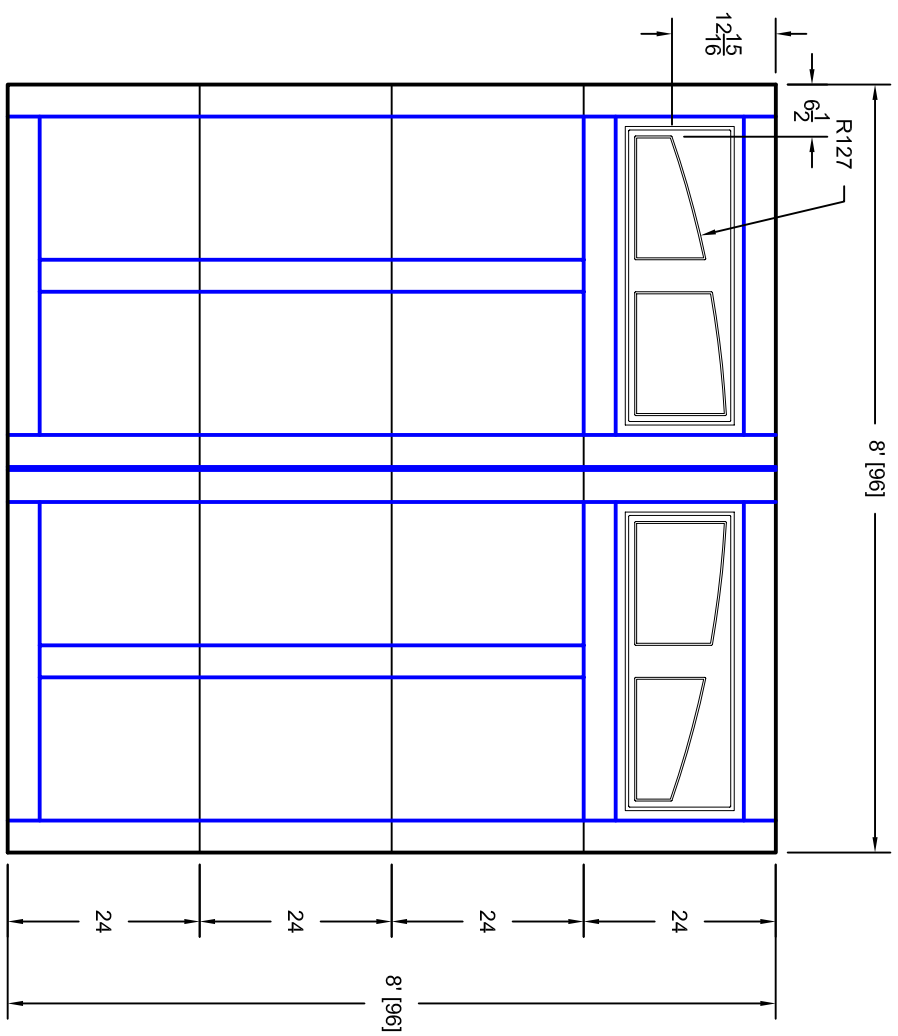

- Note:
1. Overlay board material: Steel.
  2. Arch material: Molded Polyurethane
  3. Overlay board width: 4 inches.
  4. Customer responsible to verify all field dimensions.

DRAWN BY	E Gebhard 12-14-05
CHECKED	
DATE	
APPD	
DATE	
APPD	
DATE	
APPD	
DATE	

TITLE	Sage Creek w / Madison Arch Door		
	Lites S10 8' X 8'		
SIZE	A	7S088010	REV
SCALE		WT. ACT.	SHEET

Unless Otherwise Specified  
Dimensions are in Inches

Tolerance on

Fractions	Decimals	Angles
+/- 1/16	XX +/- .03	+/- 0.5
	XXX +/- .01	
	XXXX +/- .005	