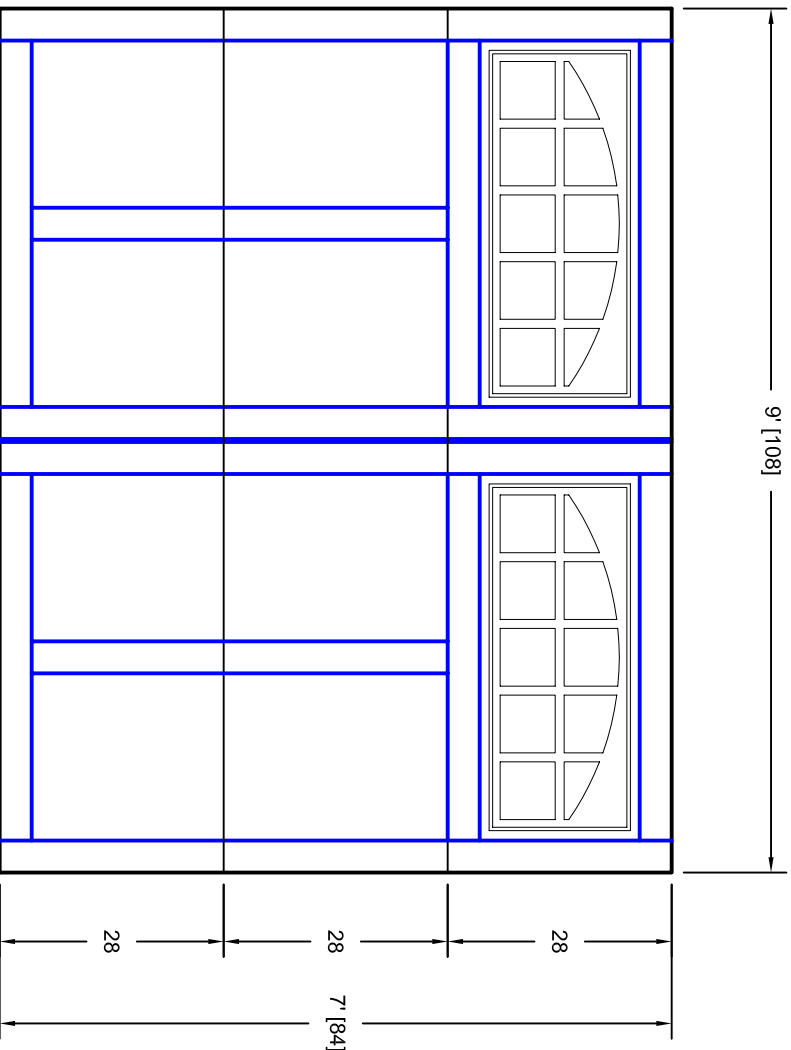

- Note:
1. Overlay board material: Steel.
 2. Arch material: Molded Polyurethane
 3. Overlay board width: 4 inches.
 4. Customer responsible to verify all field dimensions.

DRAWN BY	E Gebhard 01-05-05
CHECKED	
DATE	
APPD	
DATE	
APPD	
DATE	
APPD	
DATE	

TITLE		Sage Creek w / Large Stockton Arch	
SIZE		Door Lites S2 9' X 7'	
SCALE		A	
WT. ACT.		7S097002	
SHEET		A	

Unless Otherwise Specified
Dimensions are in Inches

Tolerance on

Fractions	Decimals	Angles
+/- 1/16	XX +/- .03	+/- 0.5
	XXX +/- .01	
	XXXX +/- .005	