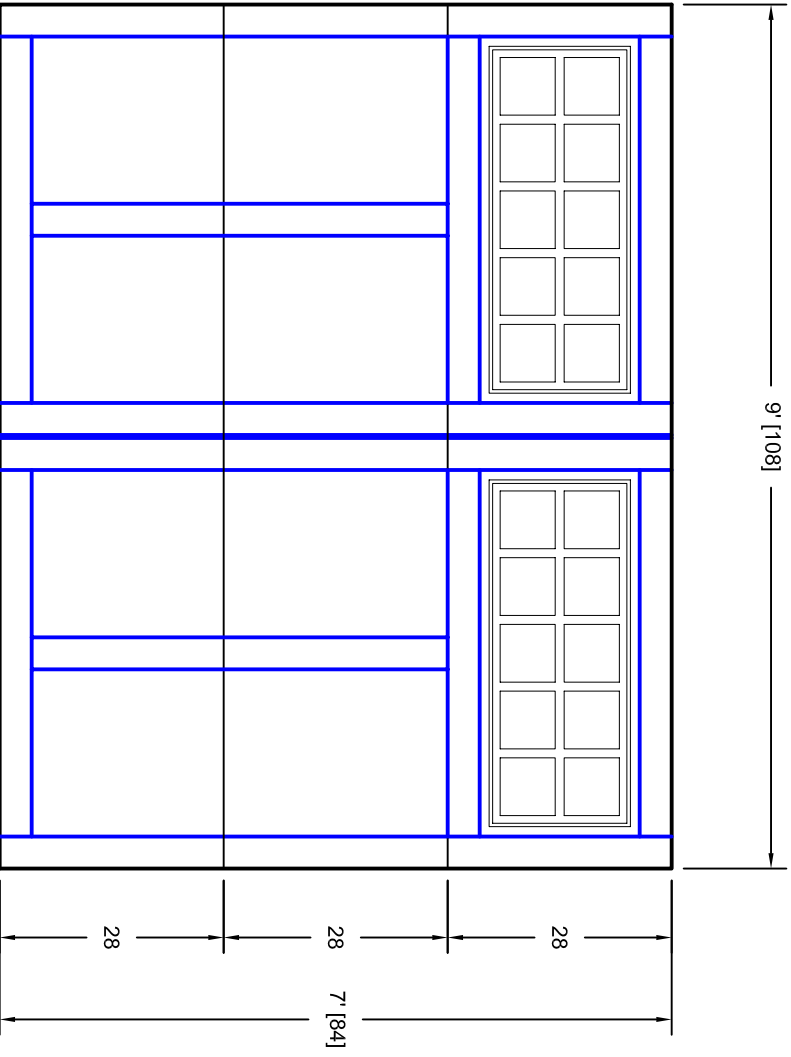

- Note:
1. Overlay board material: Steel.
  2. Arch material: Molded Polyurethane
  3. Overlay board width: 4 inches.
  4. Customer responsible to verify all field dimensions.

CUSTOMER APPROVAL REQUIRED FOR  
MANUFACTURING

X \_\_\_\_\_

DRAWN BY	E Gebhard 01-05-05	TITLE	Sage Creek w / Large Stockton Door	
CHECKED			Lites S3 9' X 7'	
DATE		SIZE	A	REV
APPD		SCALE		A
DATE		WT. ACT.	7S097003	
APPD		SHEET		
DATE				

Unless Otherwise Specified Dimensions are in Inches	Tolerance on	Angles
Fractions	Decimals	
+/- 1/16	X.X +/- .03	+/- 0.5
	X.XX +/- .01	
	X.XXX +/- .005	