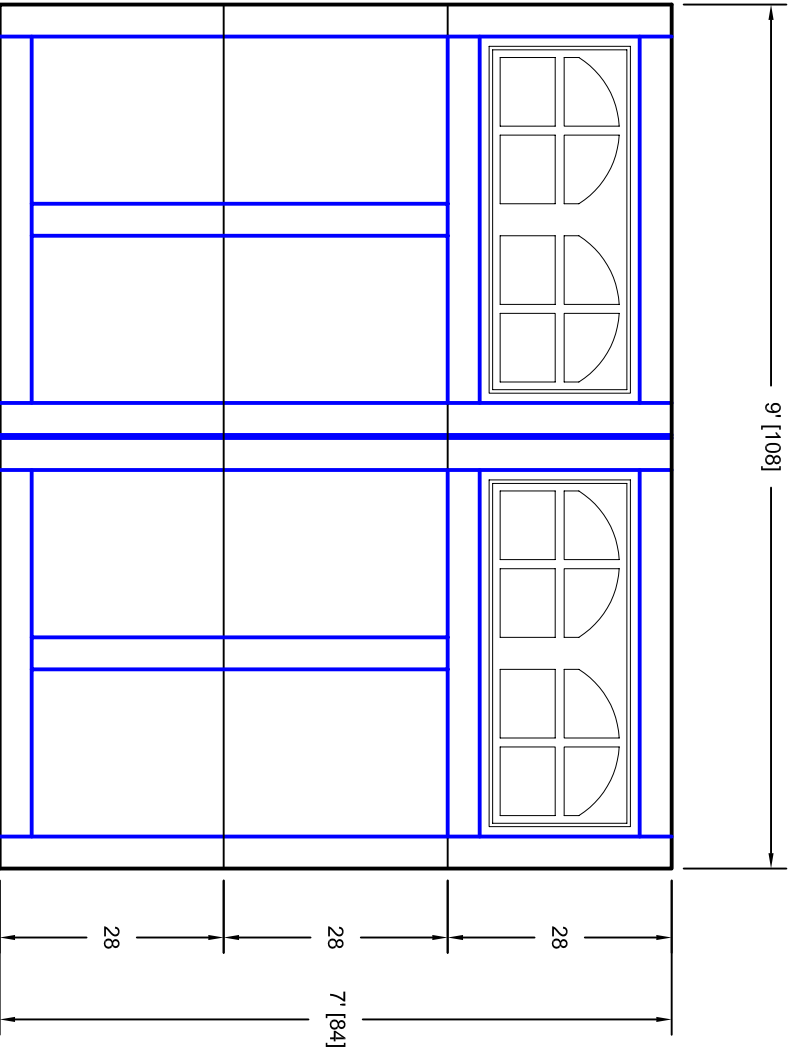

- Note:
1. Overlay board material: Steel.
 2. Arch material: Molded Polyurethane
 3. Overlay board width: 4 inches.
 4. Customer responsible to verify all field dimensions.

DRAWN BY	E Gebhard 01-05-05
CHECKED	
DATE	
APPD	
DATE	
APPD	
DATE	
APPD	
DATE	

TITLE		Sage Creek w / Small Stockton Arch	
SIZE		Door Lites S4 9' X 7'	
SCALE		A	
WT. ACT.		7S097004	
SHEET		A	

Unless Otherwise Specified
Dimensions are in Inches

Tolerance on

Fractions	Decimals	Angles
+/- 1/16	XX +/- .03	+/- 0.5
	XXX +/- .01	
	XXXX +/- .005	