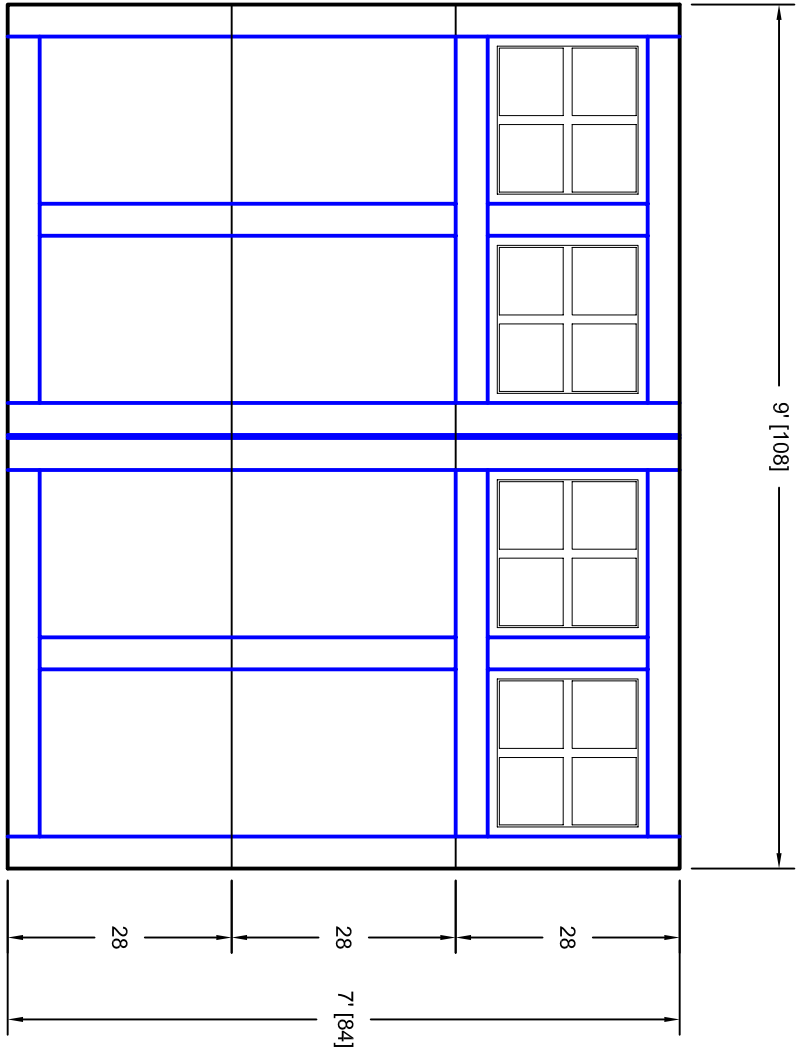

- Note:
1. Overlay board material: Steel.
 2. Arch material: Molded Polyurethane
 3. Overlay board width: 4 inches.
 4. Customer responsible to verify all field dimensions.

CUSTOMER APPROVAL REQUIRED FOR
MANUFACTURING

X _____

DRAWN BY	E Gebhard 01-05-05
CHECKED	
DATE	
APPD	
DATE	
APPD	
DATE	
APPD	
DATE	

TITLE		Sage Creek w / Small Stockton Door	
Lites		S5 9' X 7'	
SIZE	A	REV	A
SCALE		WT. ACT.	
		SHEET	

Unless Otherwise Specified
Dimensions are in Inches