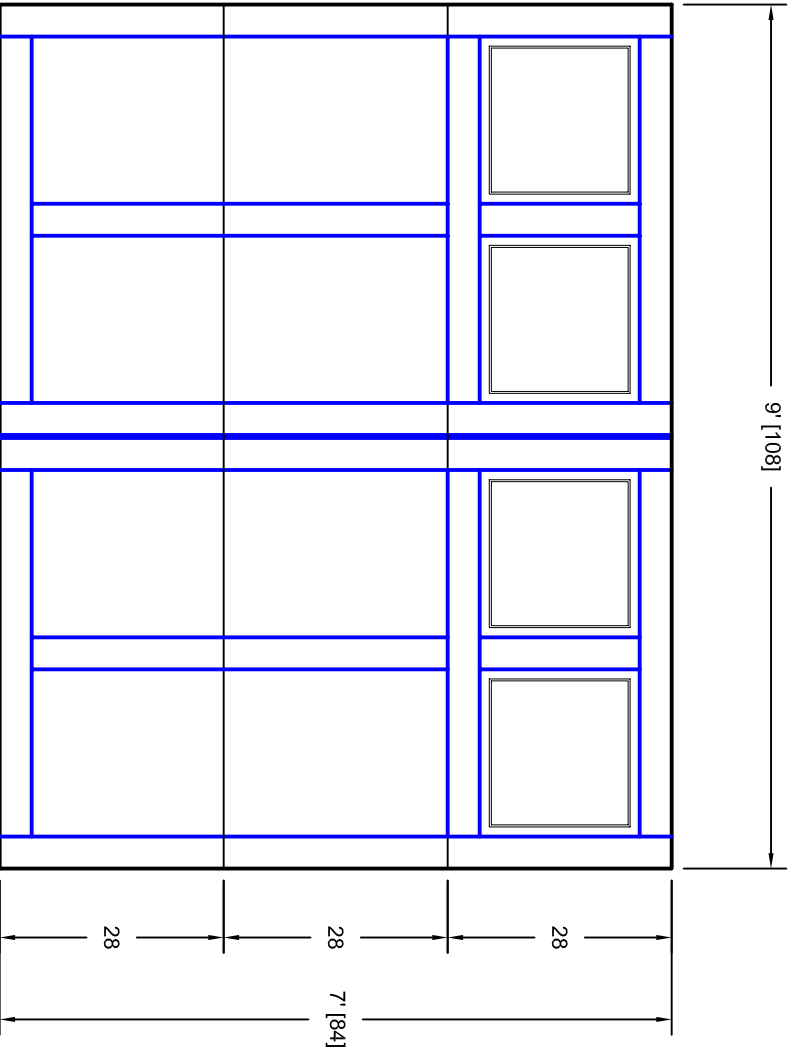

- Note:
1. Overlay board material: Steel.
  2. Arch material: Molded Polyurethane
  3. Overlay board width: 4 inches.
  4. Customer responsible to verify all field dimensions.

DRAWN BY	E Gebhard 01-05-05
CHECKED	
DATE	
APPD	
DATE	
APPD	
DATE	
APPD	
DATE	

TITLE		Sage Creek w / Small Plain View	
SIZE		A	
SCALE		WT. ACT.	
REV		A	
SHEET		7S097006	

Unless Otherwise Specified  
Dimensions are in Inches

Tolerance on

Fractions	Decimals	Angles
+/- 1/16	XX +/- .03	+/- 0.5
	XXX +/- .01	
	XXXX +/- .005	