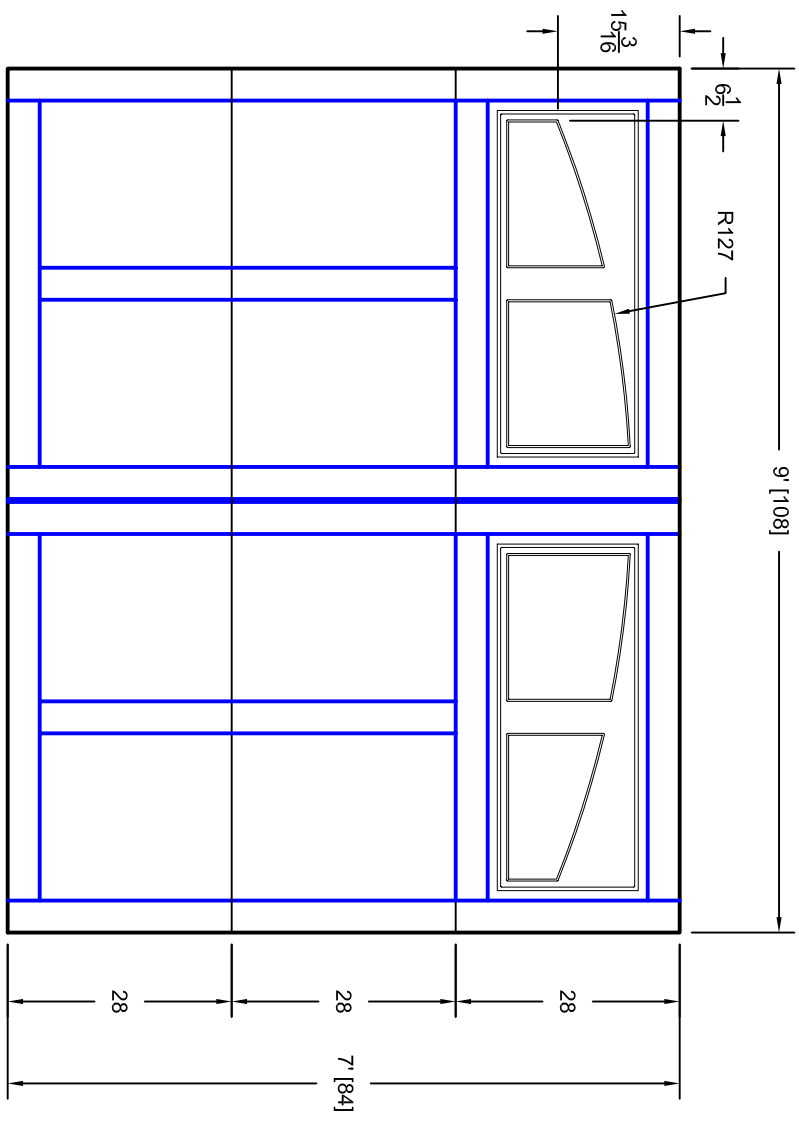

- Note:
1. Overlay board material: Steel.
 2. Arch material: Molded Polyurethane
 3. Overlay board width: 4 inches.
 4. Customer responsible to verify all field dimensions.

TITLE Sage Creekw / Madison Arch Door

SIZE A

WT. ACT.

SHEET

REV A

7S097010

Unless Otherwise Specified
Dimensions are in Inches

Tolerance on

Fractions	Decimals	Angles
+/- 1/16	XX +/- .03	+/- 0.5
	XXX +/- .01	
	XXXX +/- .005	