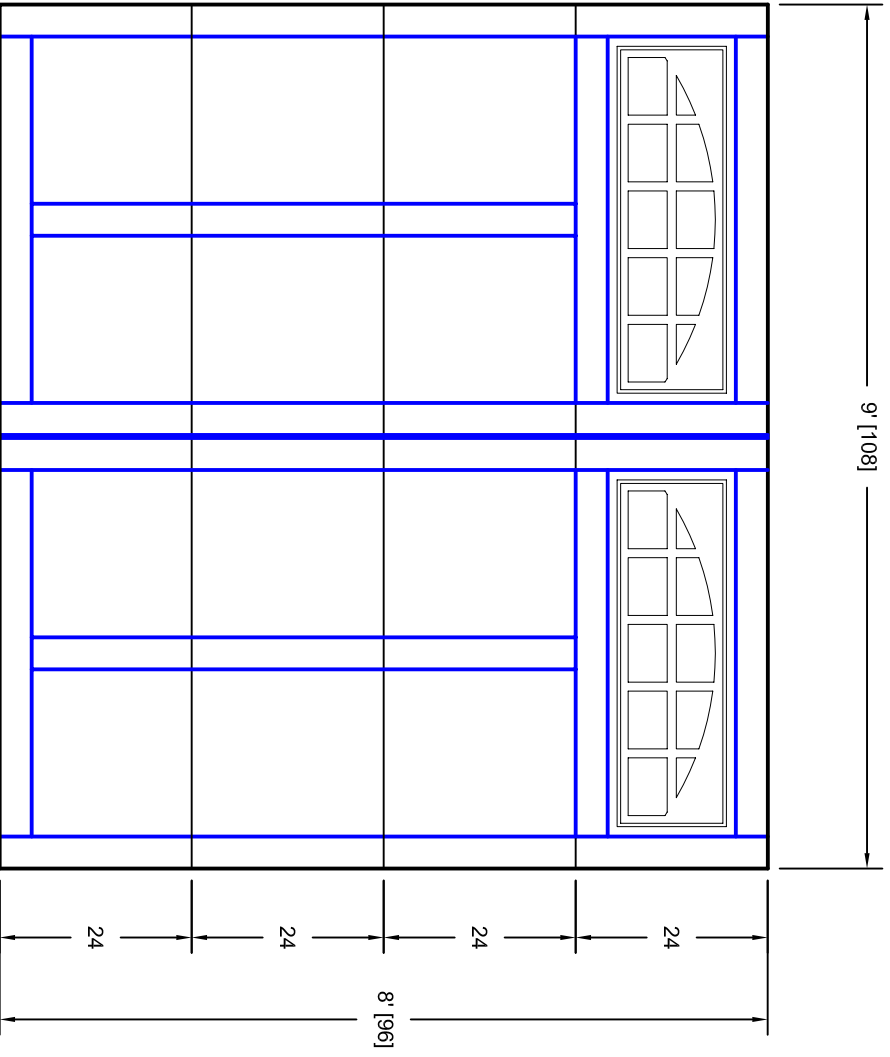

- Note:
1. Overlay board material: Steel.
  2. Arch material: Molded Polyurethane
  3. Overlay board width: 4 inches.
  4. Customer responsible to verify all field dimensions.

DRAWN BY	E Gebhard 12-14-05
CHECKED	
DATE	
APPD	
DATE	
APPD	
DATE	
APPD	
DATE	

TITLE		Sage Creek w / Large Stockton Arch	
SIZE		Door Lites S2 9' X 8'	
SCALE		A	
WT. ACT.		7S098002	
SHEET		A	

Unless Otherwise Specified  
Dimensions are in Inches

Tolerance on

Fractions	Decimals	Angles
+/- 1/16	XX +/- .03	+/- 0.5
	XXX +/- .01	
	XXXX +/- .005	