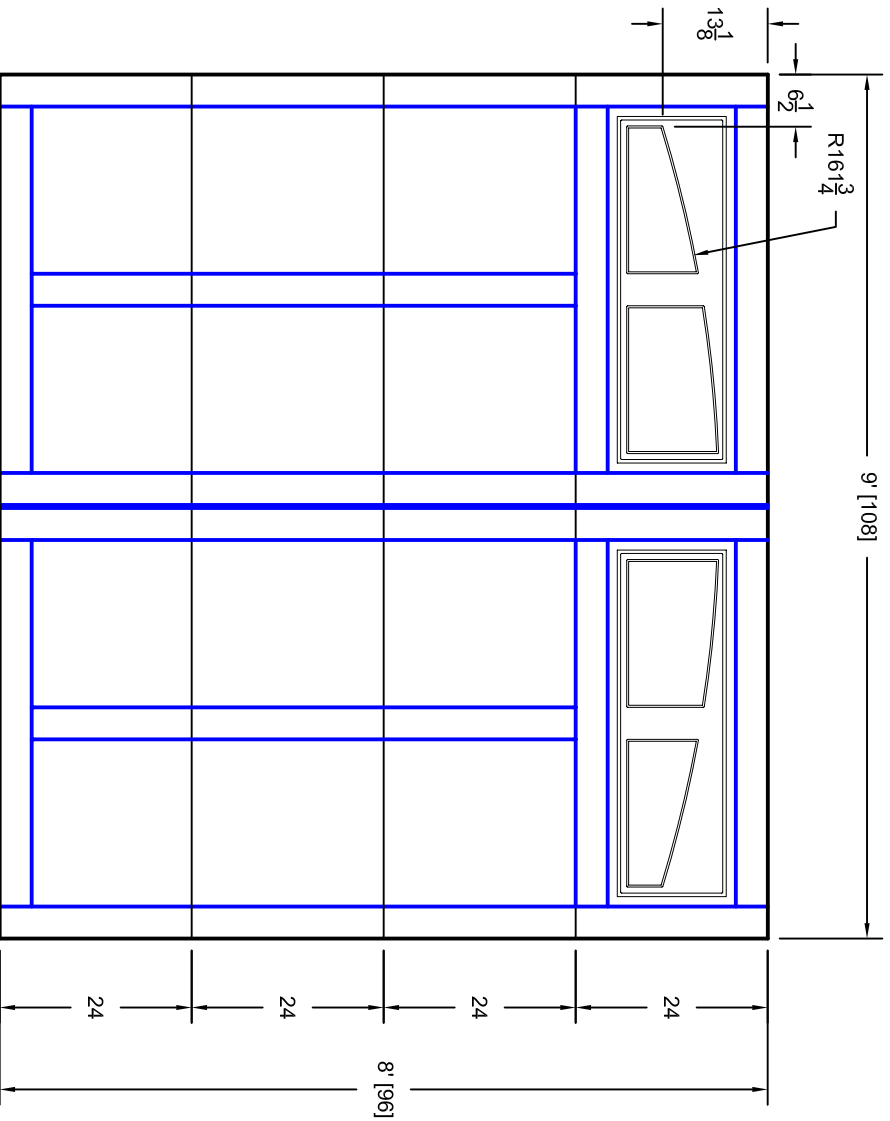

- Note:
1. Overlay board material: Steel.
  2. Arch material: Molded Polyurethane
  3. Overlay board width: 4 inches.
  4. Customer responsible to verify all field dimensions.

DRAWN BY	E Gebhard 12-14-05
CHECKED	
DATE	
APPD	
DATE	
APPD	
DATE	
APPD	
DATE	

TITLE		Sage Creek w / Madison Arch Door	
		Lites S10 9' X 8'	
SIZE	A	REV	A
SCALE		WT. ACT.	
		SHEET	
7S098010			

Unless Otherwise Specified  
Dimensions are in Inches

Tolerance on

Fractions	Decimals	Angles
+/- 1/16	XX +/- .03	+/- 0.5
	XXX +/- .01	
	XXXX +/- .005	