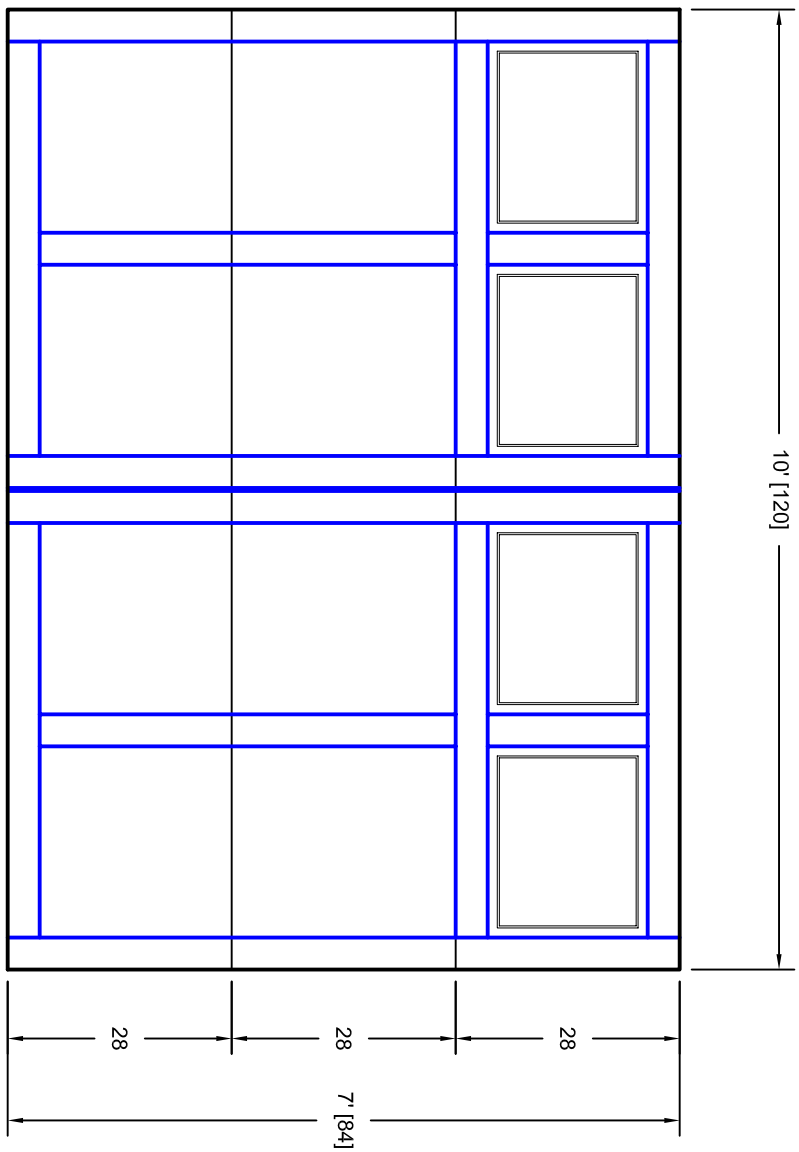

- Note:
1. Overlay board material: Steel.
  2. Arch material: Molded Polyurethane
  3. Overlay board width: 4 inches.
  4. Customer responsible to verify all field dimensions.

CUSTOMER APPROVAL REQUIRED FOR MANUFACTURING

X \_\_\_\_\_

DRAWN BY	E Gebhard 01-05-05	TITLE	Sage Creek w / Small Plain View	
CHECKED		Door Lites S6 10' X 7'		
DATE		SIZE	7S107006	
APPD		SCALE	WT. ACT.	SHEET
DATE		REV	A	
APPD		Unless Otherwise Specified Dimensions are in Inches Tolerance on Fractions Decimals Angles +/- 1/16    X.X +/- .03    +/- 0.5 X.XX +/- .01    X.XXX +/- .005		
DATE				
APPD		7255 S. KYRENE SUITE #104 TEMPE, AZ 85283 480-705-6632 480-705-8497 fax www.firstudt.com		