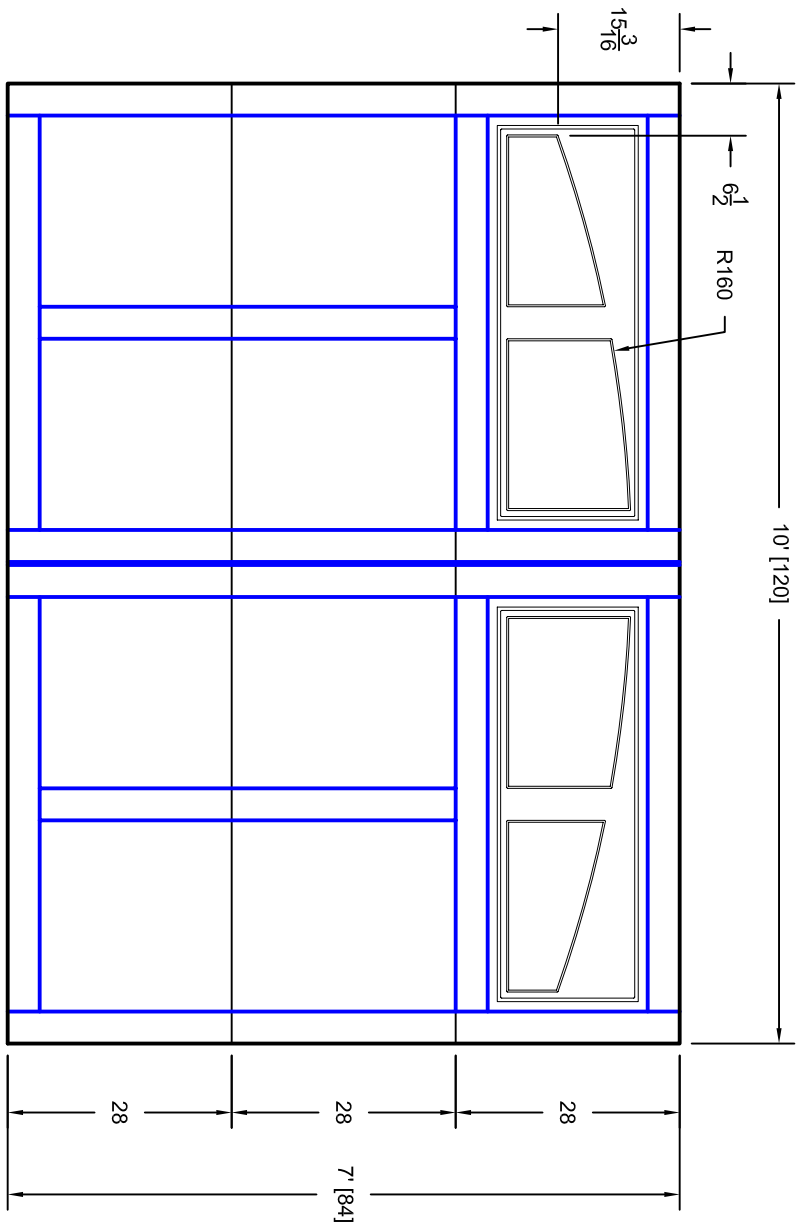

- Note:
1. Overlay board material: Steel.
 2. Arch material: Molded Polyurethane
 3. Overlay board width: 4 inches.
 4. Customer responsible to verify all field dimensions.

CUSTOMER APPROVAL REQUIRED FOR
MANUFACTURING

X _____

DRAWN BY	E Gebhard 01-05-05	TITLE	Sage Creek w / Madison Arch Door	
CHECKED			Lites S10 10' X 7'	
DATE		SIZE	A	REV
APPD		SCALE	A	A
DATE		WT. ACT.		
APPD		SHEET		
DATE				

Unless Otherwise Specified	
Dimensions are in Inches	
Fractions	Tolerance on
Decimals	Angles
XX +/- .03	+/- 0.5
XXX +/- .01	
X.XXX +/- .005	