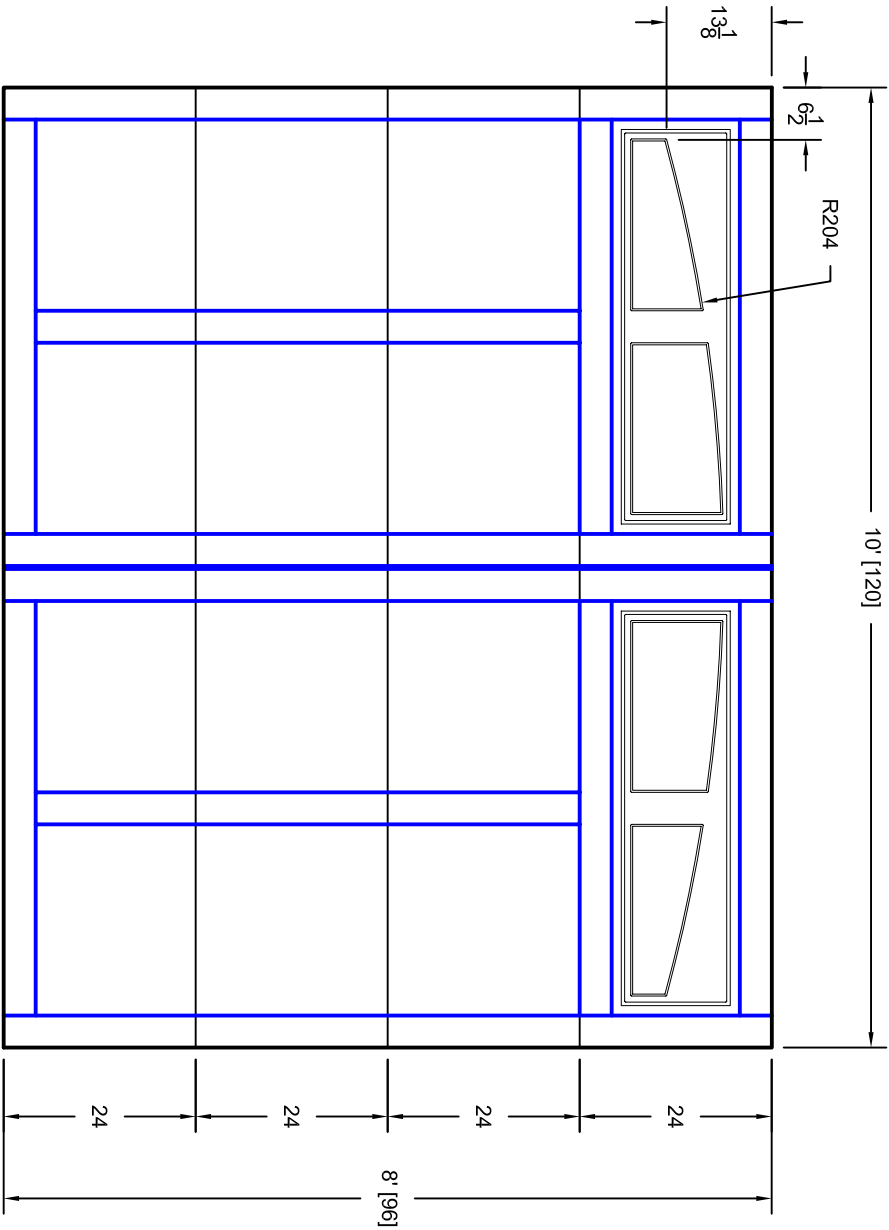

- Note:
1. Overlay board material: Steel.
  2. Arch material: Molded Polyurethane
  3. Overlay board width: 4 inches.
  4. Customer responsible to verify all field dimensions.

CUSTOMER APPROVAL REQUIRED FOR MANUFACTURING

X \_\_\_\_\_

DRAWN BY	E Gebhard 12-14-05
DATE	
CHECKED	
DATE	
APPD	
DATE	
APPD	
DATE	

TITLE		Sage Creek w / Madison Arch Door	
Lites		S10 10' X 8'	
SIZE	A	REV	A
SCALE		WT. ACT.	
		SHEET	

Unless Otherwise Specified Dimensions are in Inches