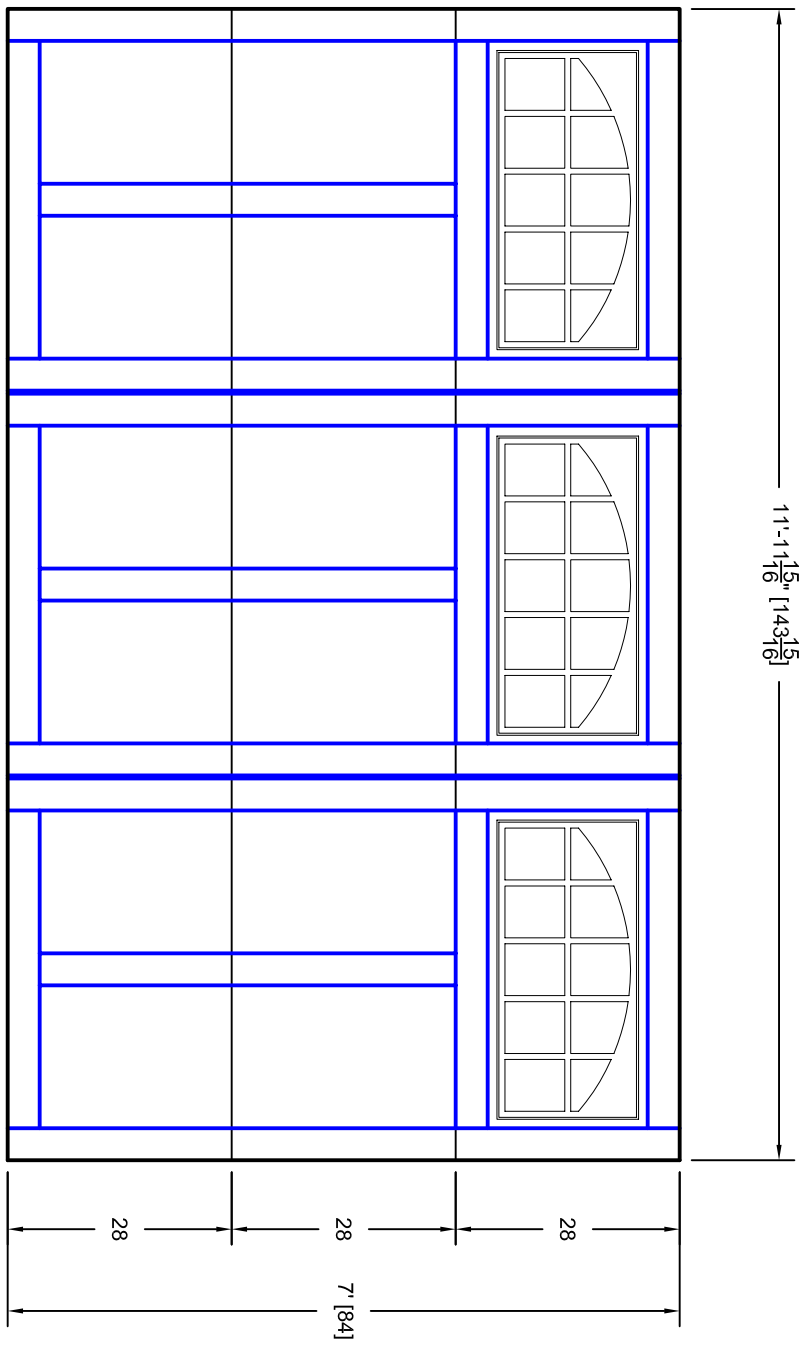

- Note:
1. Overlay board material: Steel.
 2. Arch material: Molded Polyurethane
 3. Overlay board width: 4 inches.
 4. Customer responsible to verify all field dimensions.

CUSTOMER APPROVAL REQUIRED FOR MANUFACTURING

X _____

DRAWN BY	E Gebhard 01-05-05
CHECKED	
DATE	
APPD	
DATE	
APPD	
DATE	
APPD	
DATE	

TITLE		Sage Creek w / Large Stockton Arch	
SIZE		Door Lites S2 12' X 7'	
SCALE	A	WT. ACT.	
REV	A	SHEET	

Unless Otherwise Specified
Dimensions are in Inches