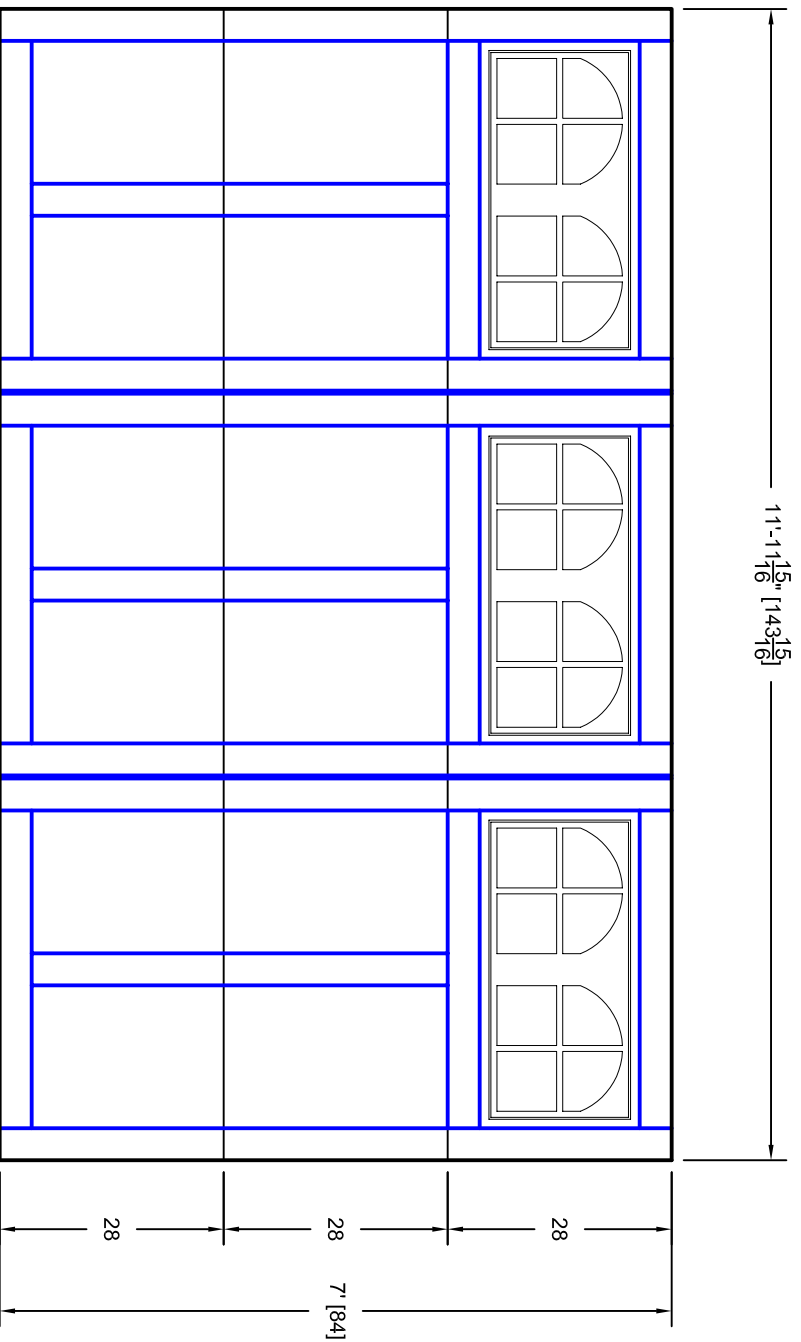

- Note:
1. Overlay board material: Steel.
 2. Arch material: Molded Polyurethane
 3. Overlay board width: 4 inches.
 4. Customer responsible to verify all field dimensions.

CUSTOMER APPROVAL REQUIRED FOR MANUFACTURING

X _____

DRAWN BY	E Gebhard 01-05-05
CHECKED	
DATE	
APPD	
DATE	
APPD	
DATE	
APPD	
DATE	

TITLE	Sage Creek w / Small Stockton Arch		
	Door Lites S4 12' X 7'		
SIZE	A	REV	A
SCALE		WT. ACT.	
		SHEET	

Unless Otherwise Specified
Dimensions are in Inches