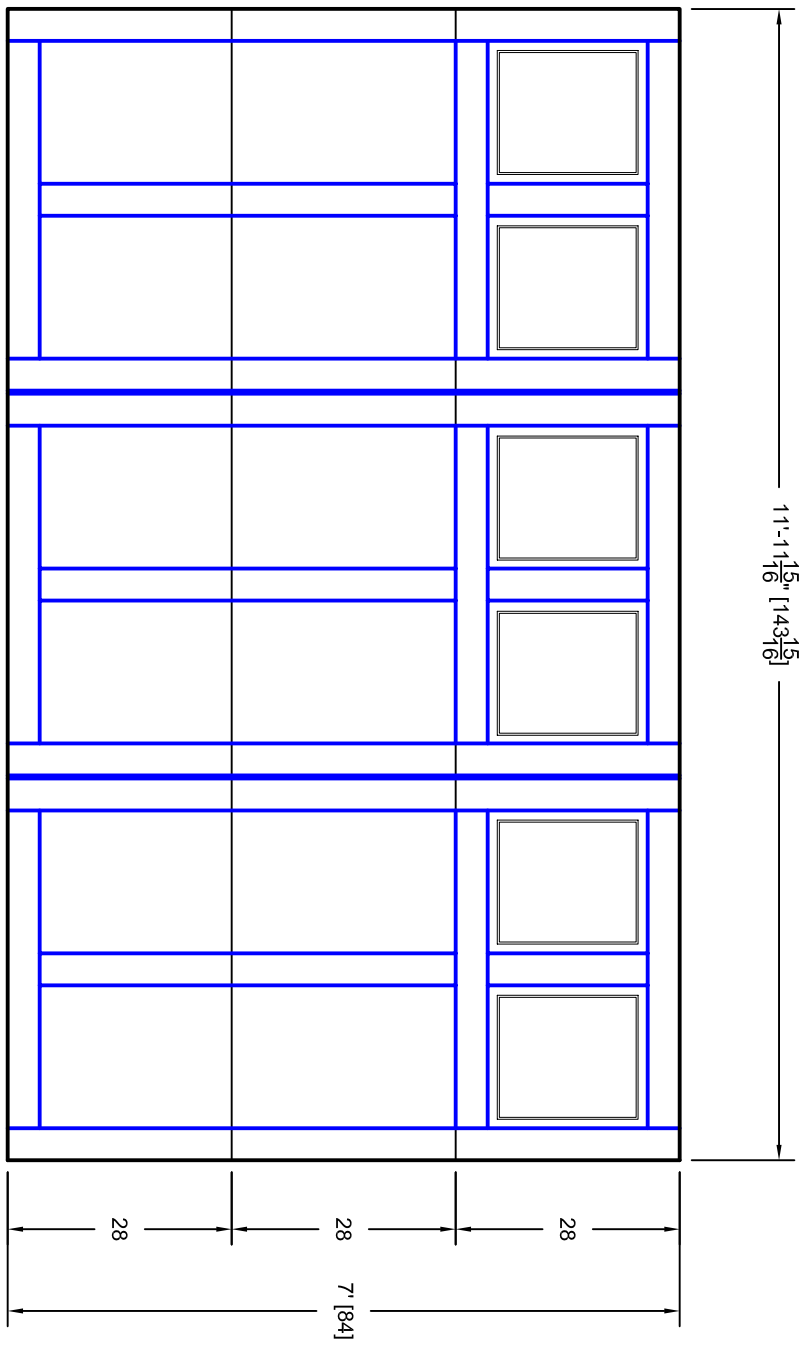

- Note:
1. Overlay board material: Steel.
  2. Arch material: Molded Polyurethane
  3. Overlay board width: 4 inches.
  4. Customer responsible to verify all field dimensions.

CUSTOMER APPROVAL REQUIRED FOR MANUFACTURING

TITLE

Sage Creek w / Small Plain View Door Lites S6 12' X 7'

DRAWN BY	E Gebhard 01-05-05
CHECKED	
DATE	
APPD	
DATE	
APPD	
DATE	
APPD	
DATE	

SIZE	A	REV	A
SCALE		WT. ACT.	
7S127006		SHEET	

Unless Otherwise Specified Dimensions are in Inches