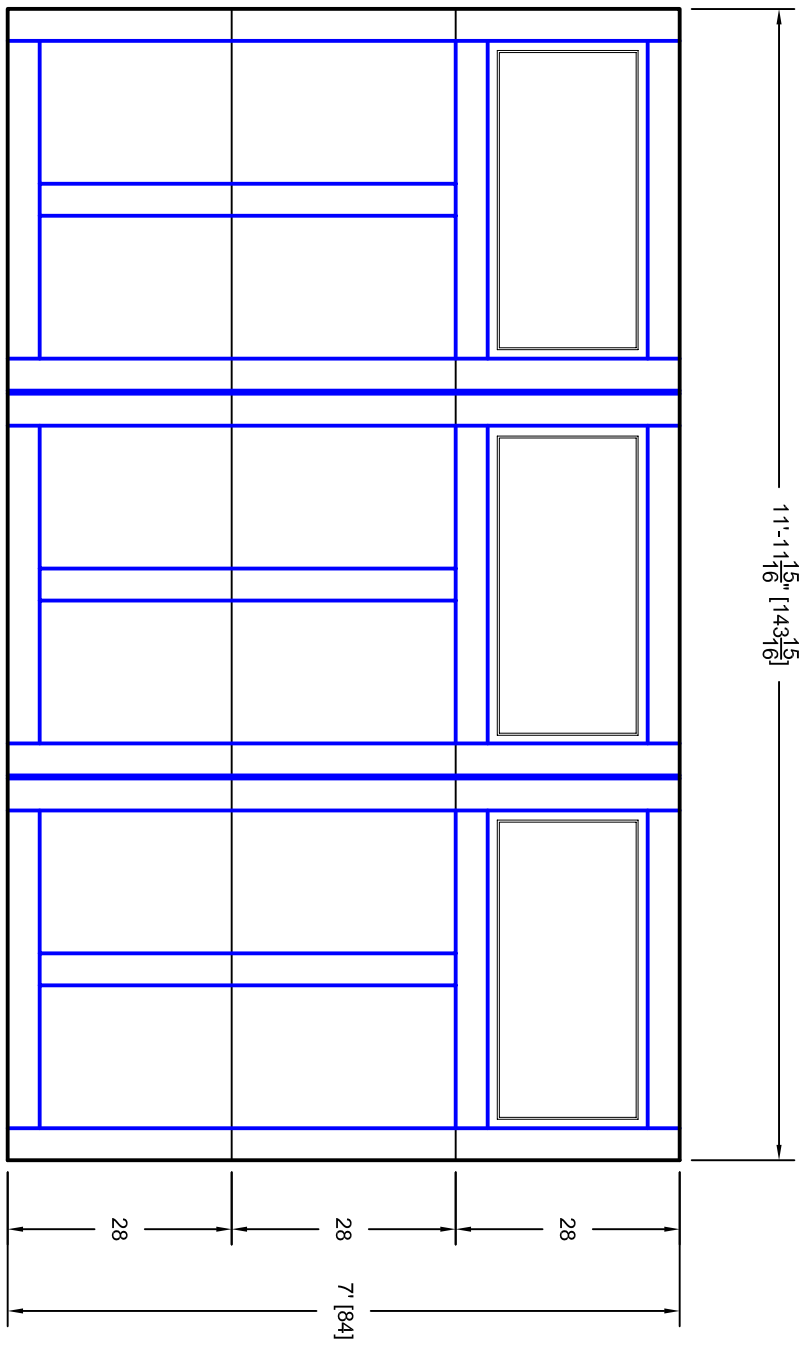

- Note:
1. Overlay board material: Steel.
 2. Arch material: Molded Polyurethane
 3. Overlay board width: 4 inches.
 4. Customer responsible to verify all field dimensions.

CUSTOMER APPROVAL REQUIRED FOR MANUFACTURING

X _____

DRAWN BY	E Gebhard 01-05-05
CHECKED	
DATE	
APPD	
DATE	
APPD	
DATE	
APPD	
DATE	

TITLE		Sage Creek w / Large Plain View	
SIZE		Door Lites S7 12' X 7'	
SCALE		A	
WT. ACT.		7S127007	
SHEET		A	

Unless Otherwise Specified
Dimensions are in Inches