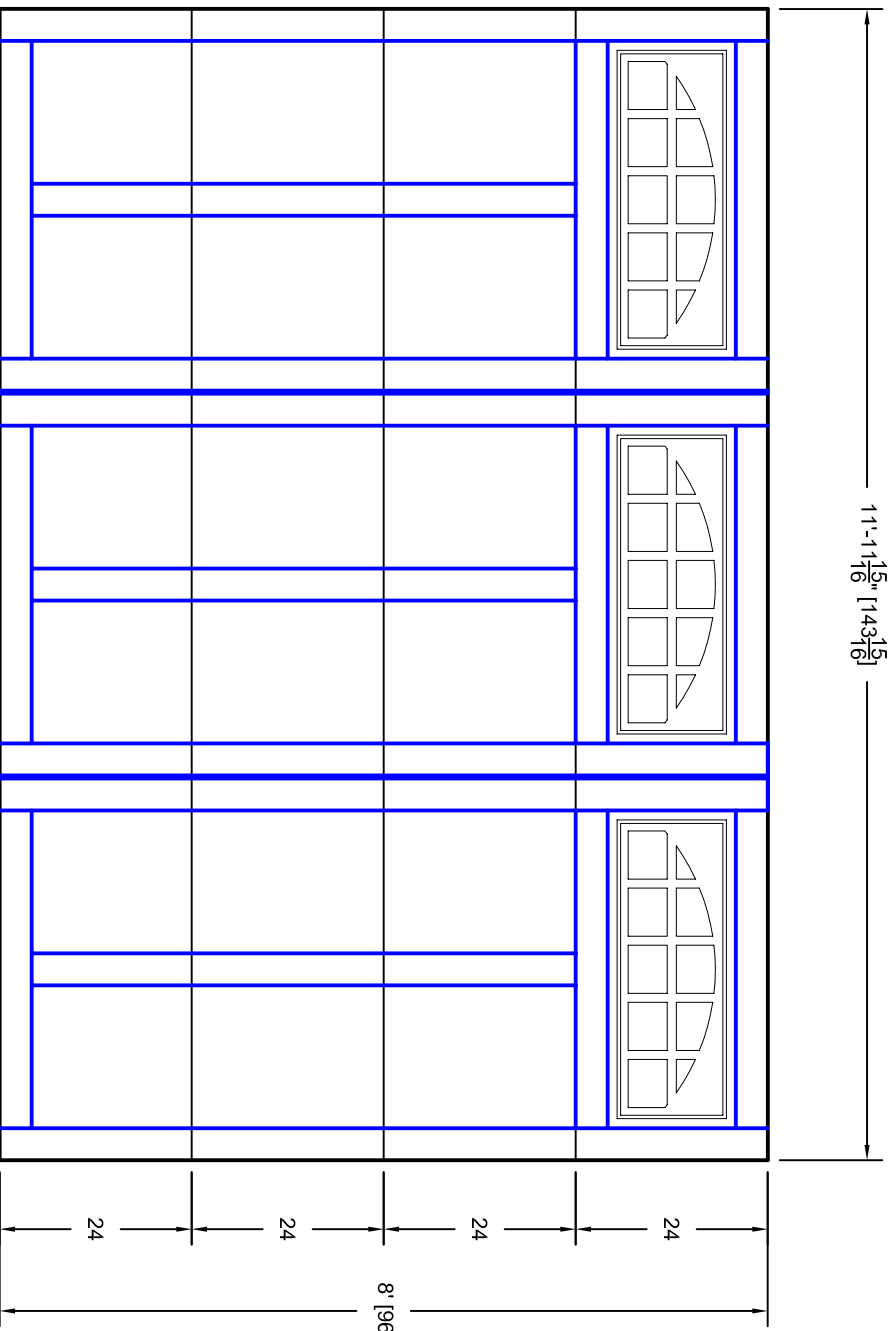

- Note:
1. Overlay board material: Steel.
 2. Arch material: Molded Polyurethane
 3. Overlay board width: 4 inches.
 4. Customer responsible to verify all field dimensions.

CUSTOMER APPROVAL REQUIRED FOR
MANUFACTURING

X _____

DRAWN BY	E Gebhard 12-14-05
DATE	
CHECKED	
DATE	
APPD	
DATE	
APPD	
DATE	
APPD	
DATE	

TITLE		Sage Creek w / Large Stockton Arch	
SIZE		Door Lites S2 12' X 8'	
SCALE		A	
WT. ACT.		7S128002	
SHEET		A	