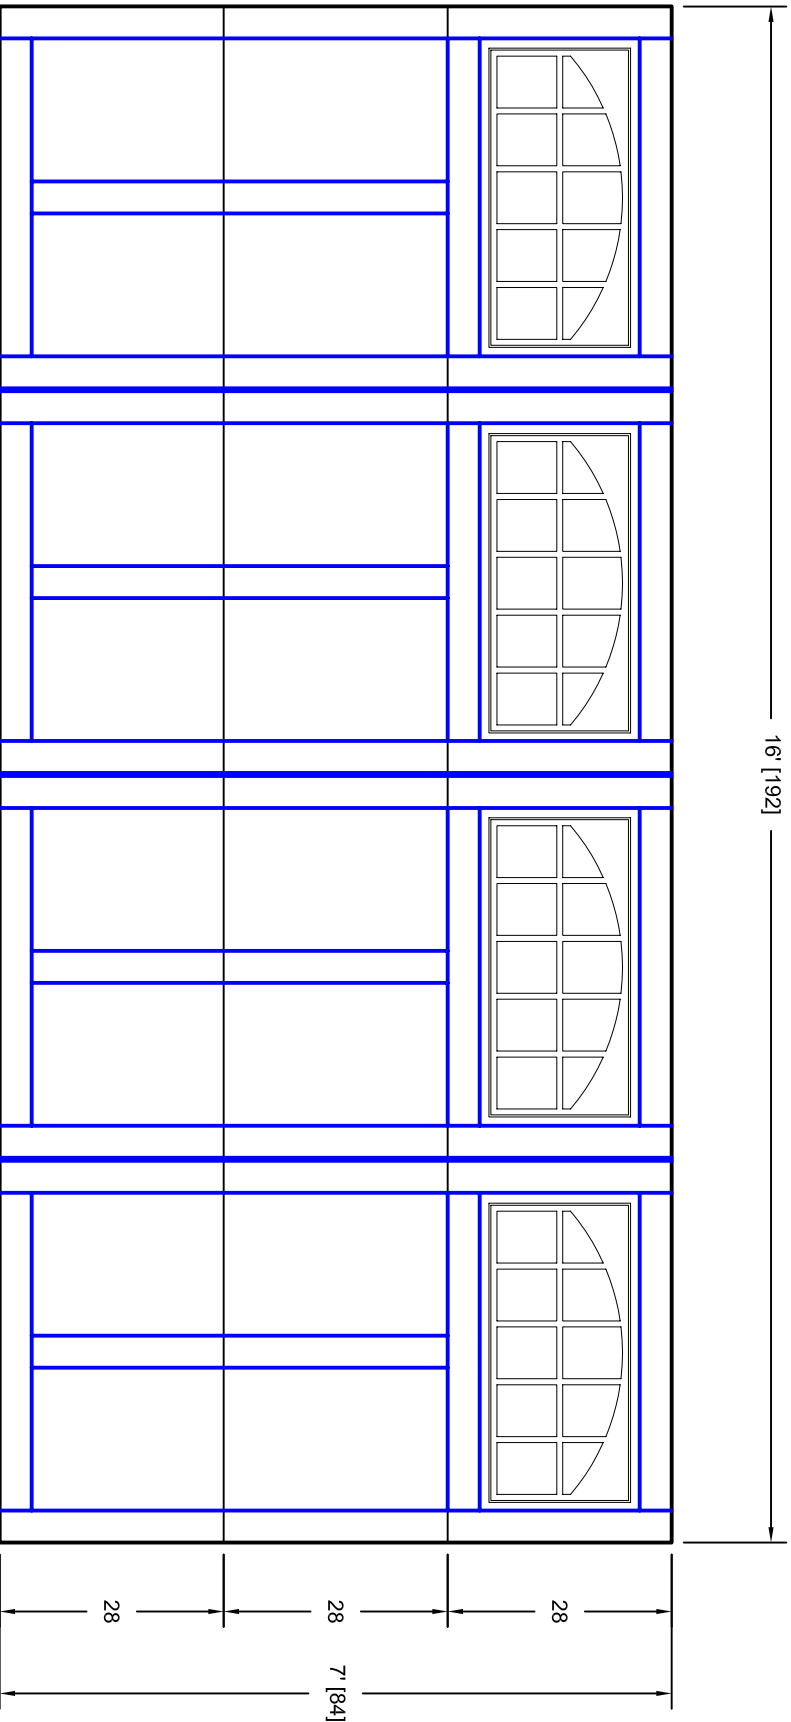

- Note:
1. Overlay board material: Steel.
 2. Arch material: Molded Polyurethane
 3. Overlay board width: 4 inches.
 4. Customer responsible to verify all field dimensions.

CUSTOMER APPROVAL REQUIRED FOR MANUFACTURING

X _____

DRAWN BY	E Gebhard 01-05-05	TITLE	Sage Creek w / Large Stockton Arch		
CHECKED			Door Lites S2 16' X 7'		
DATE		SIZE	A		
APPD		SCALE	WT. ACT. SHEET		
DATE		REV	A		
APPD			7S167002		
DATE					
APPD					
DATE					