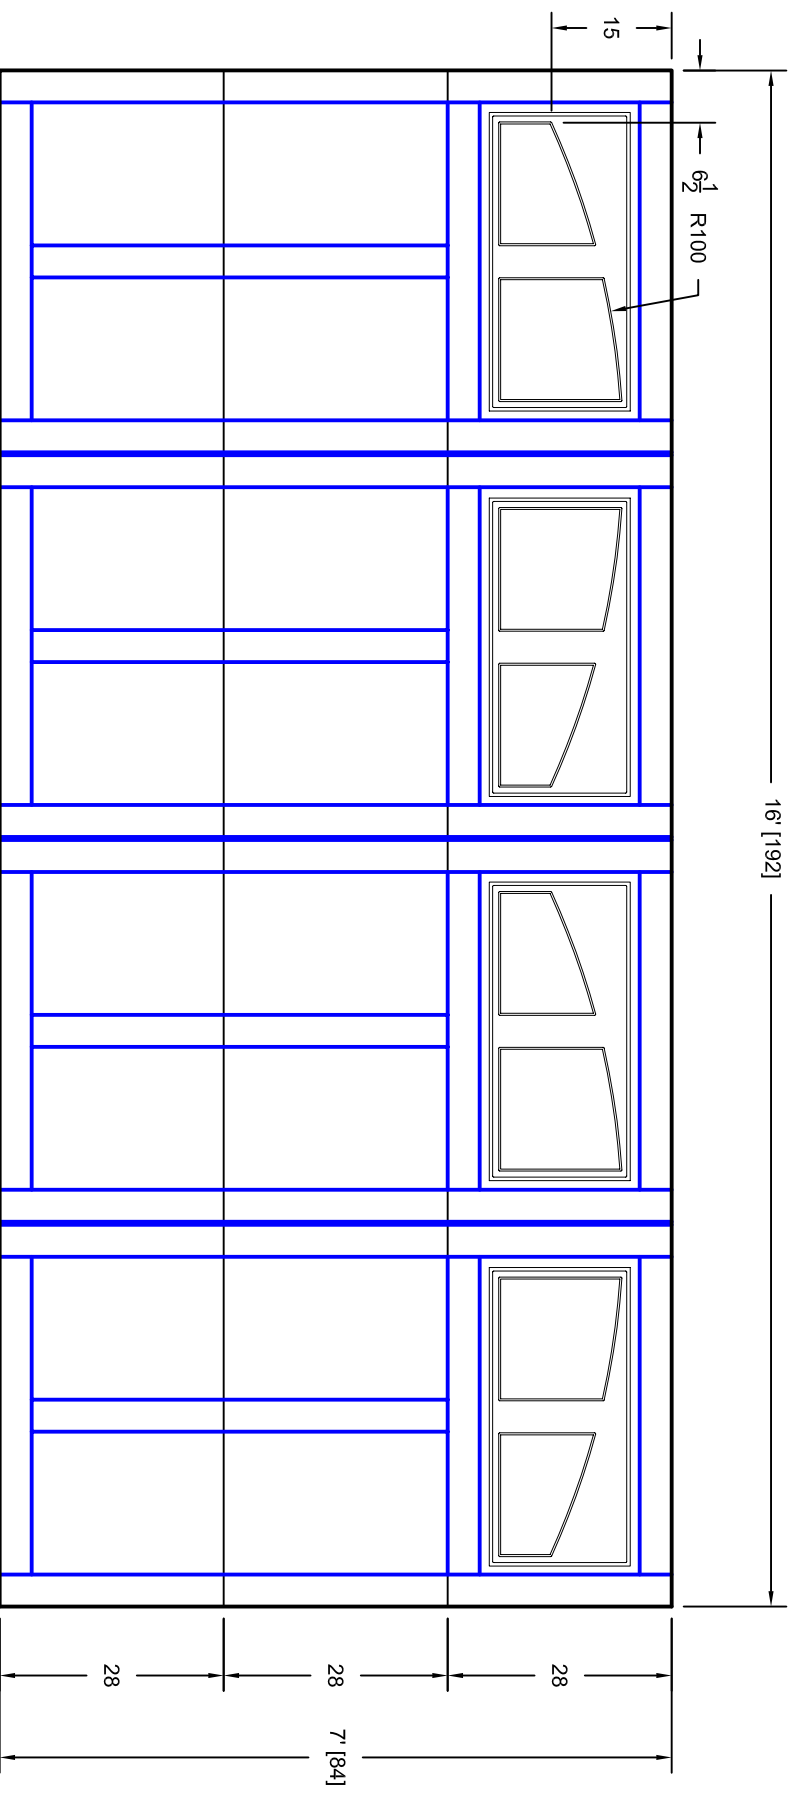

- Note:
1. Overlay board material: Steel.
  2. Arch material: Molded Polyurethane
  3. Overlay board width: 4 inches.
  4. Customer responsible to verify all field dimensions.

CUSTOMER APPROVAL REQUIRED FOR MANUFACTURING

X \_\_\_\_\_

DRAWN BY	E Gebhard 01-05-05	TITLE	Sage Creek w / Madison Arch Door		
CHECKED			Lites S10 16' X 7'		
DATE		SIZE	A		
APPD		SCALE	WT. ACT. SHEET		
DATE		REV	A		
APPD			7S167010		
DATE					
APPD					
DATE					

Unless Otherwise Specified  
Dimensions are in Inches

Tolerance on

Fractions	Decimals	Angles
+/- 1/16	XX +/- .03	+/- 0.5
	XXX +/- .01	
	XXXX +/- .005	

7255 S. KYRENE  
SUITE #104  
TEMPE, AZ 85283  
480-705-6632  
480-705-8497 fax  
www.firststud.com