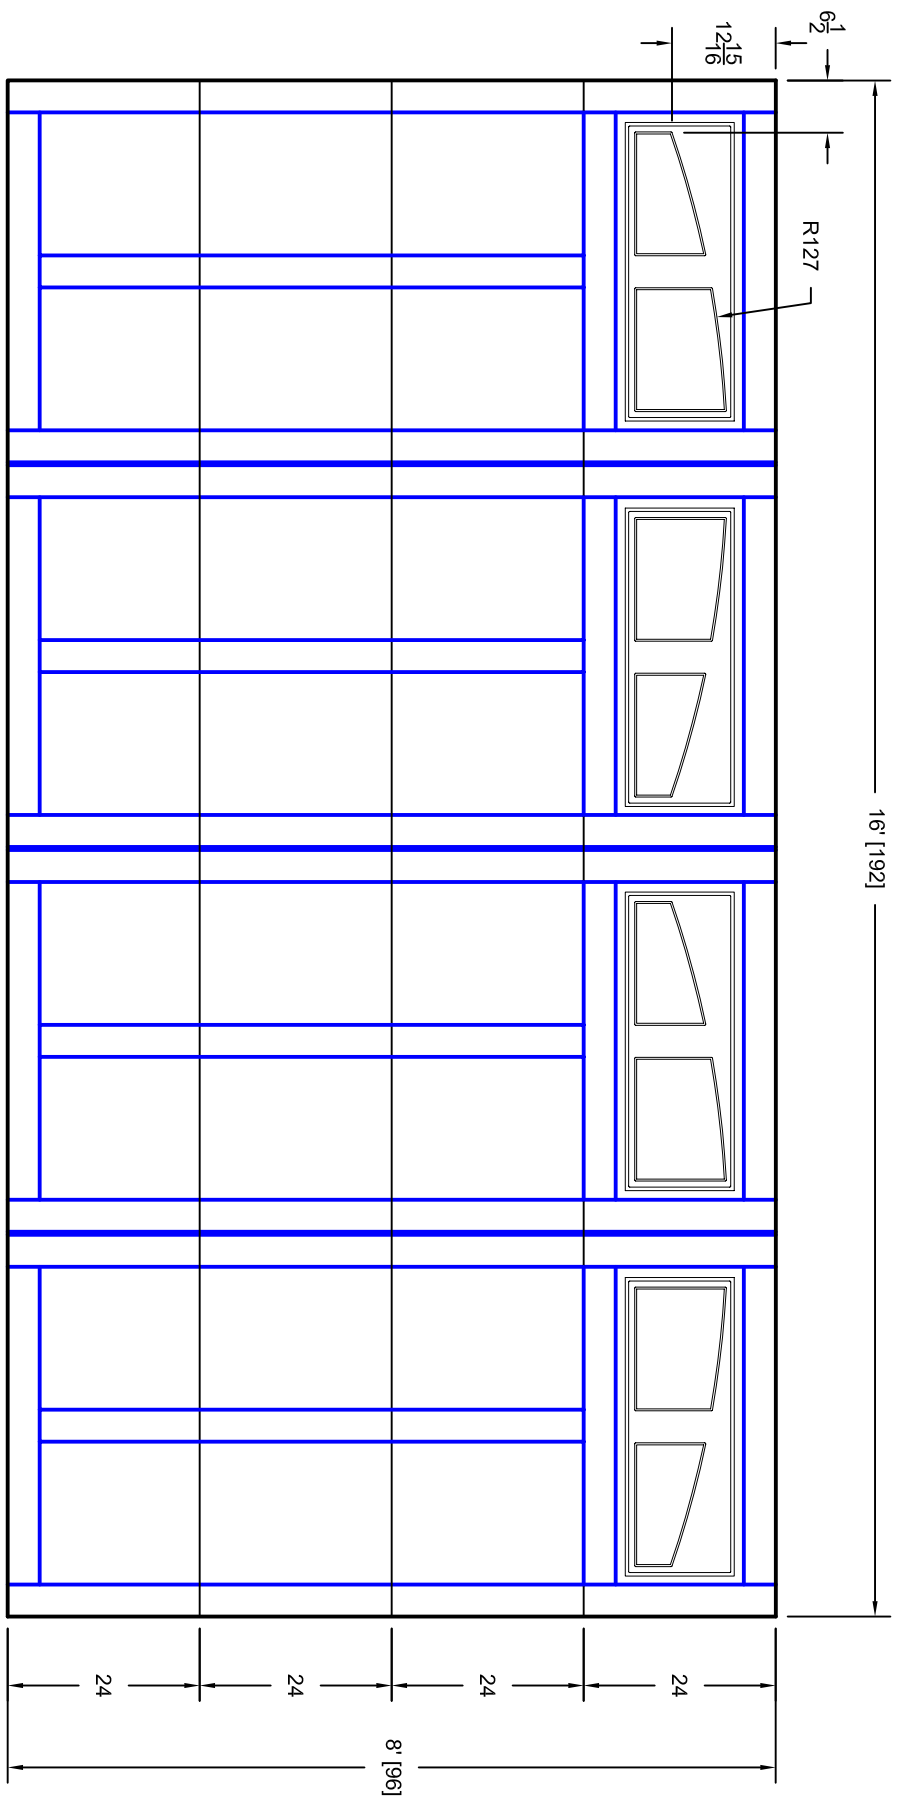

- Note:
1. Overlay board material: Steel.
 2. Arch material: Molded Polyurethane
 3. Overlay board width: 4 inches.
 4. Customer responsible to verify all field dimensions.

CUSTOMER APPROVAL REQUIRED FOR
MANUFACTURING

X _____

DRAWN BY	E Gebhard 12-14-05	TITLE	Sage Creek w / Madison Arch Door		
CHECKED			Lites S10 16' X 8'		
DATE		SIZE	A	REV	A
APPD		SCALE	A	WT. ACT.	
DATE				SHEET	
APPD					
DATE					
APPD					
DATE					

Unless Otherwise Specified
Dimensions are in Inches

Tolerance on

Fractions	Decimals	Angles
+/- 1/16	XX +/- .03	+/- 0.5
	XXX +/- .01	
	XXXX +/- .005	

7255 S. KYRENE
SUITE #104
TEMPE, AZ 85283
480-705-6632
480-705-8497 fax
www.firstudt.com