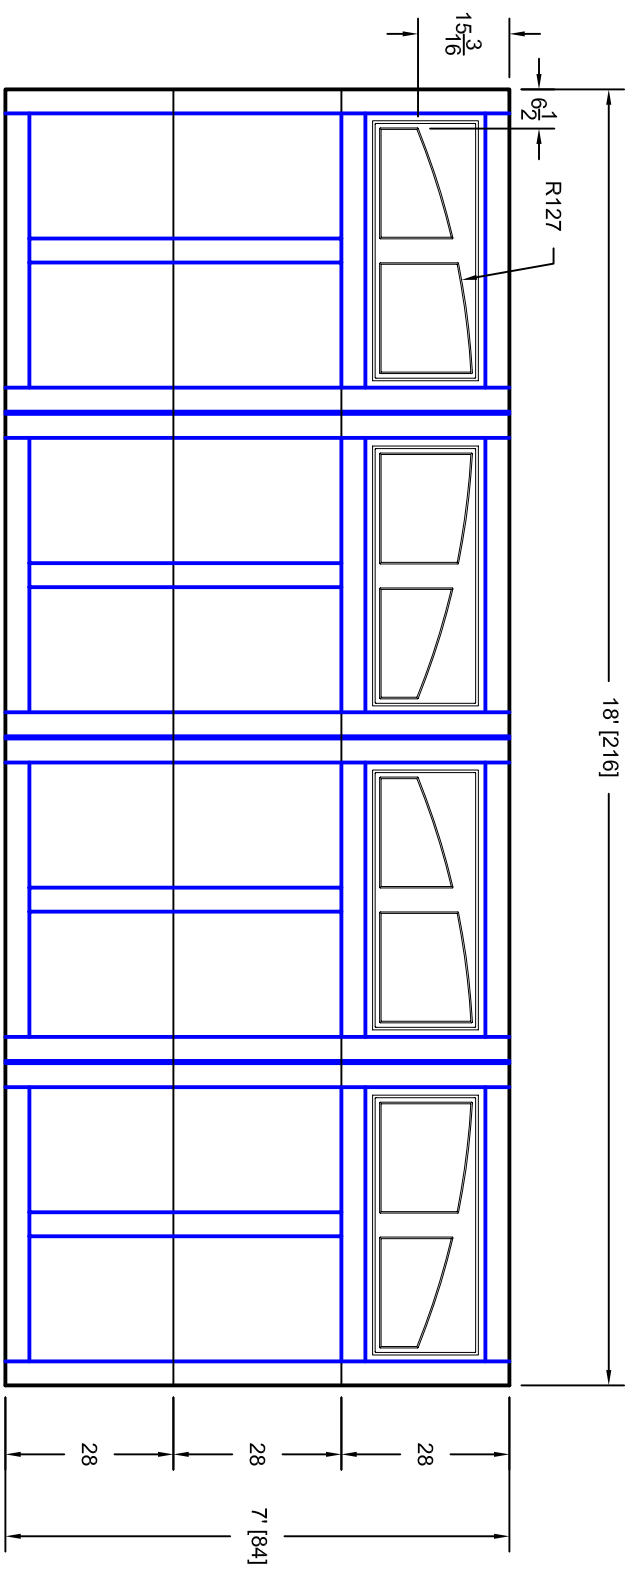

- Note:
1. Overlay board material: Steel.
 2. Arch material: Molded Polyurethane
 3. Overlay board width: 4 inches.
 4. Customer responsible to verify all field dimensions.

CUSTOMER APPROVAL REQUIRED FOR
MANUFACTURING

X _____

DRAWN BY	E Gebhard 01-05-05	TITLE	Sage Creek w / Madison Arch Door		
CHECKED			Lites S10 18' X 7'		
DATE		SIZE	A	REV	A
APPD		SCALE	WT. ACT.	SHEET	
DATE					
APPD					
DATE					
APPD					
DATE					

Unless Otherwise Specified
Dimensions are in Inches

Tolerance on

Fractions	Decimals	Angles
+/- 1/16	XX +/- .03	+/- 0.5
	XXX +/- .01	
	XXXX +/- .005	

7255 S. KYRENE
SUITE #104
TEMPE, AZ 85283
480-705-6632
480-705-8497 fax
www.firststud.com