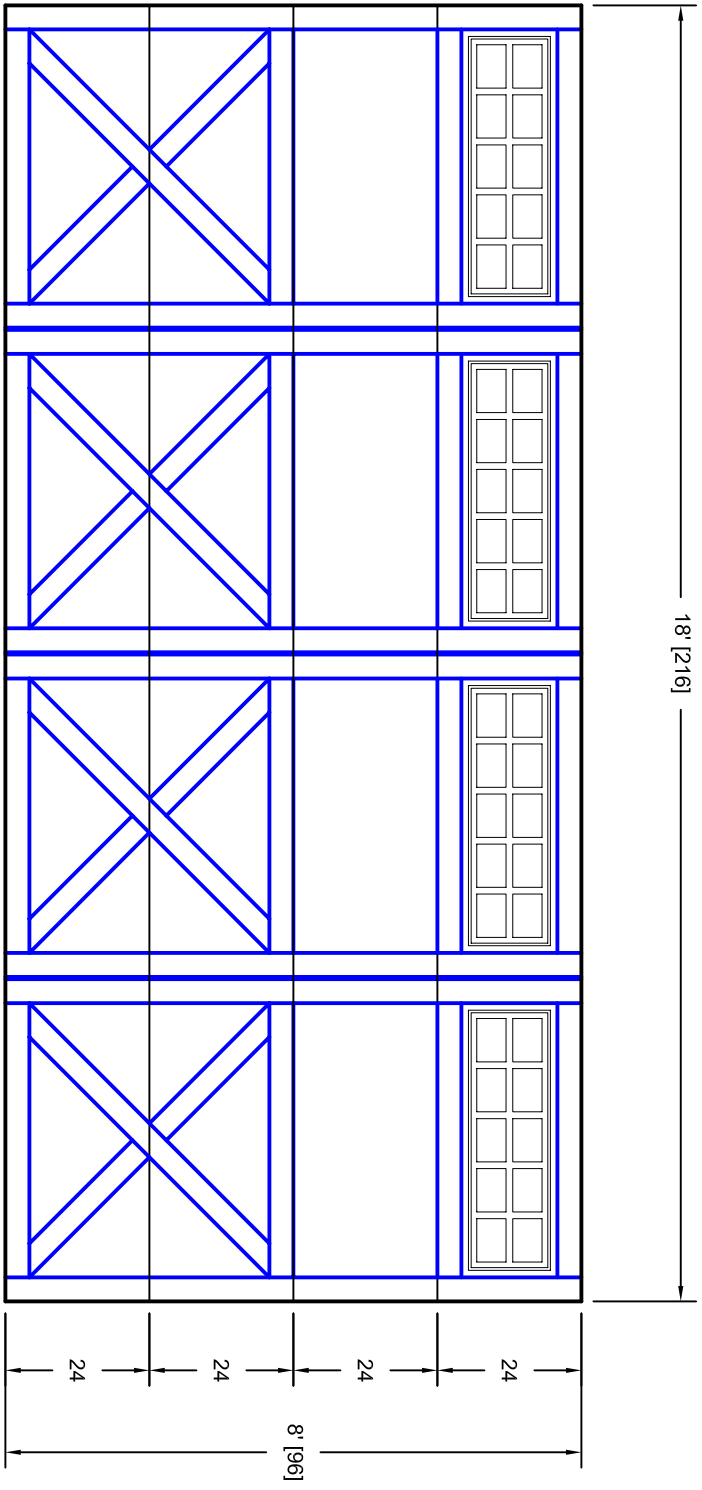

- Note:
1. Overlay board material: Steel.
 2. Arch material: Molded Polyurethane
 3. Overlay board width: 4 inches.
 4. Customer responsible to verify all field dimensions.

CUSTOMER APPROVAL REQUIRED FOR
MANUFACTURING

X _____

DRAWN BY	E Gebhard 01-05-05	TITLE	Sage Creek w / Large Stockton Door		
CHECKED			Lites S3 18' X 8'		
DATE		SIZE	A	REV	A
APPD		SCALE		WT. ACT.	SHEET
DATE			7S188003		
APPD					
DATE					
APPD					
DATE					