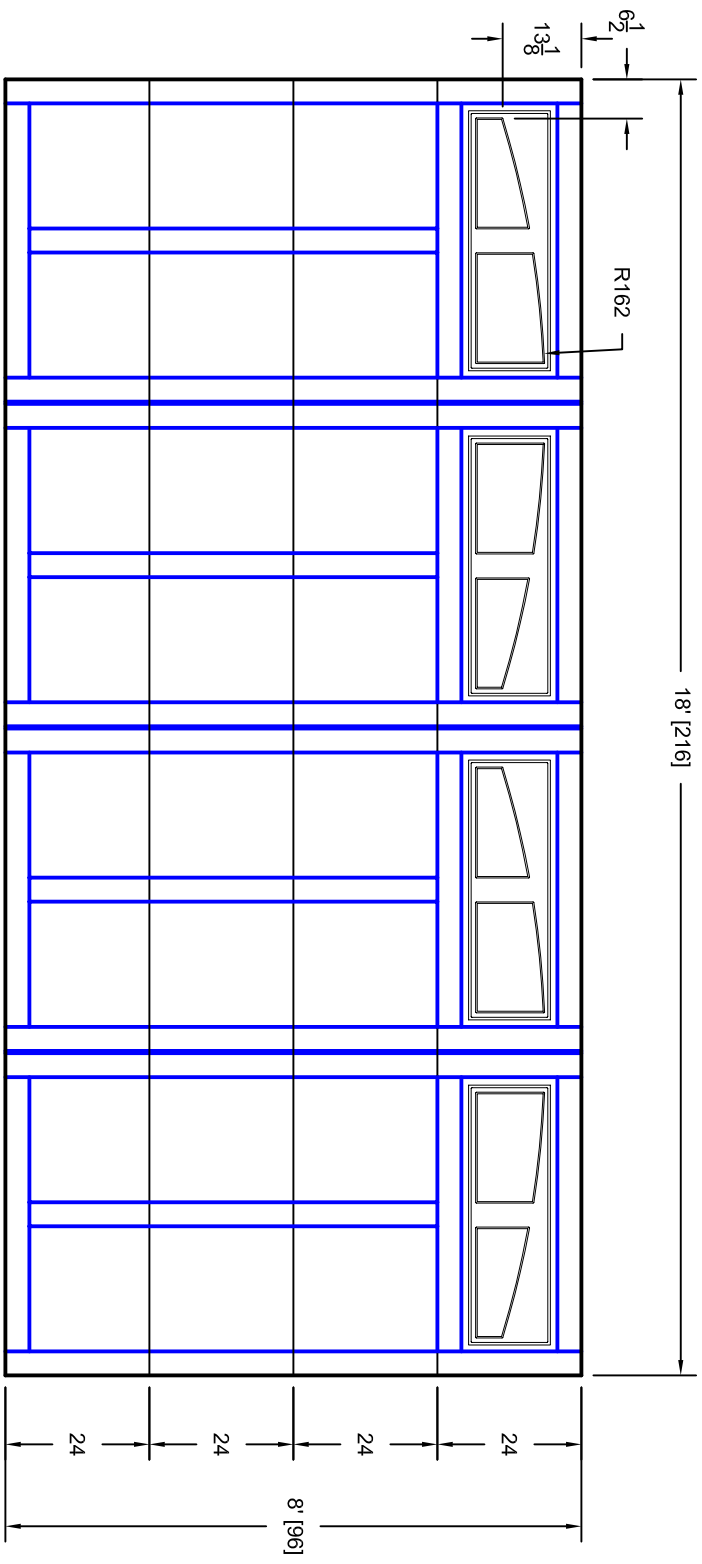

- Note:
1. Overlay board material: Steel.
  2. Arch material: Molded Polyurethane
  3. Overlay board width: 4 inches.
  4. Customer responsible to verify all field dimensions.

CUSTOMER APPROVAL REQUIRED FOR  
MANUFACTURING

X \_\_\_\_\_

DRAWN BY	E Gebhard 01-05-05	TITLE	Sage Creek w / Madison Arch Door		
CHECKED			Lites S10 18' X 8'		
DATE		SIZE	A	REV	A
APPD		SCALE	WT. ACT.	SHEET	
DATE					
APPD					
DATE					
APPD					
DATE					