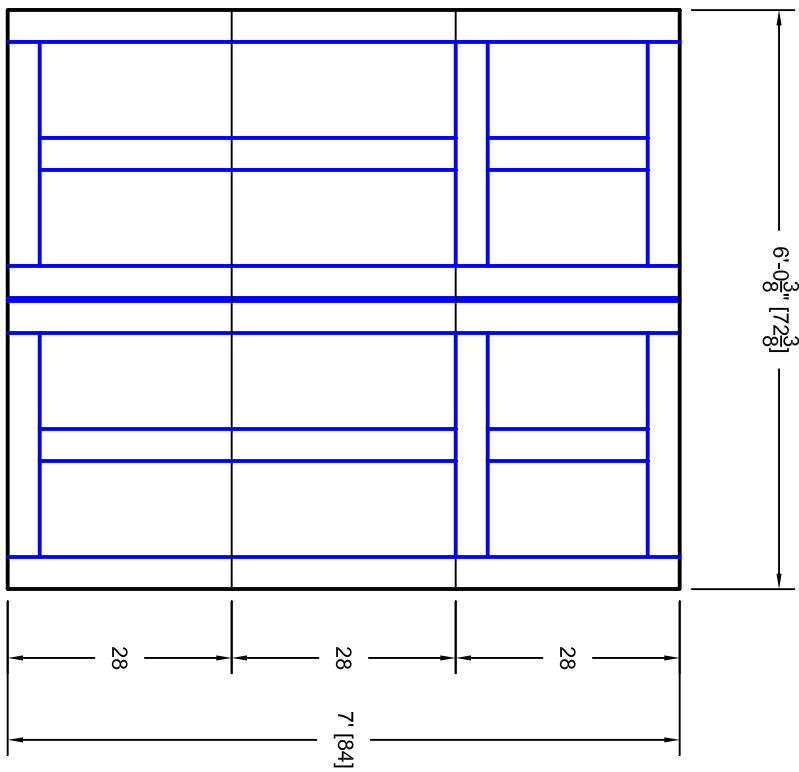

- Note:
1. Overlay board material: Steel.
  2. Arch material: Molded Polyurethane
  3. Overlay board width: 4 inches.
  4. Customer responsible to verify all field dimensions.

DRAWN BY	E Gebhard 01-05-05
CHECKED	
DATE	
APPD	
DATE	
APPD	
DATE	
APPD	
DATE	

TITLE		Tehama T1 6' X 7'	
SIZE	A	REV	A
SCALE		WT. ACT.	
	7T067001	SHEET	

Unless Otherwise Specified  
Dimensions are in Inches

Tolerance on

Fractions	Decimals	Angles
+/- 1/16	XX +/- .03	+/- 0.5
	XXX +/- .01	
	X.XXX +/- .005	