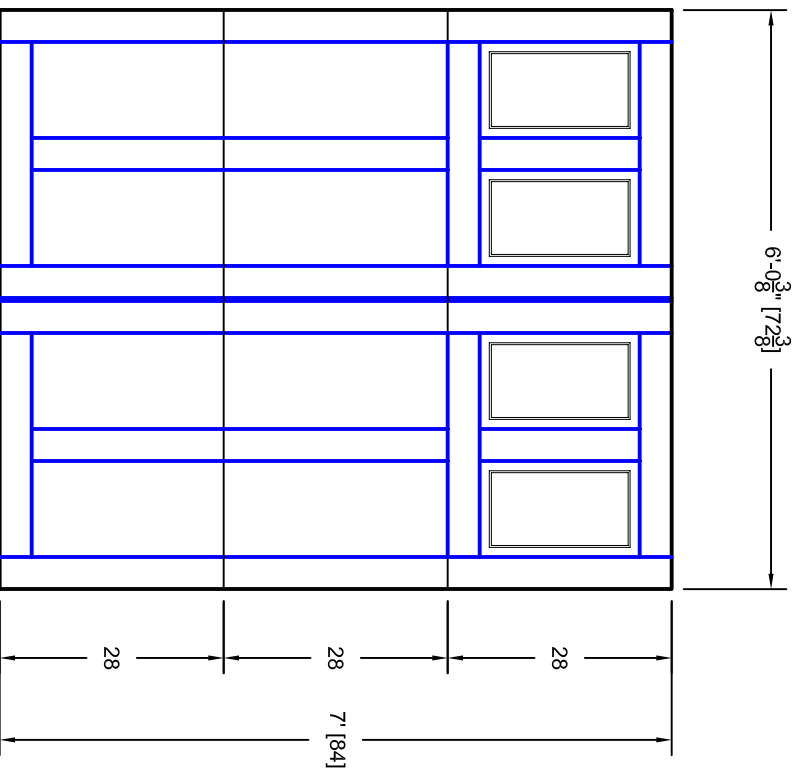

- Note:
1. Overlay board material: Steel.
  2. Arch material: Molded Polyurethane
  3. Overlay board width: 4 inches.
  4. Customer responsible to verify all field dimensions.

DRAWN BY	E Gebhard 01-05-05
CHECKED	
DATE	
APPD	
DATE	
APPD	
DATE	
APPD	
DATE	

TITLE	Tehama w / Small Plain View Door		
	Lites T6 6' X 7'		
SIZE	A	REV	A
SCALE		WT. ACT.	
		SHEET	

Unless Otherwise Specified  
Dimensions are in Inches

Tolerance on

Fractions	Decimals	Angles
+/- 1/16	XX +/- .03	+/- 0.5
	XXX +/- .01	
	XXXX +/- .005	