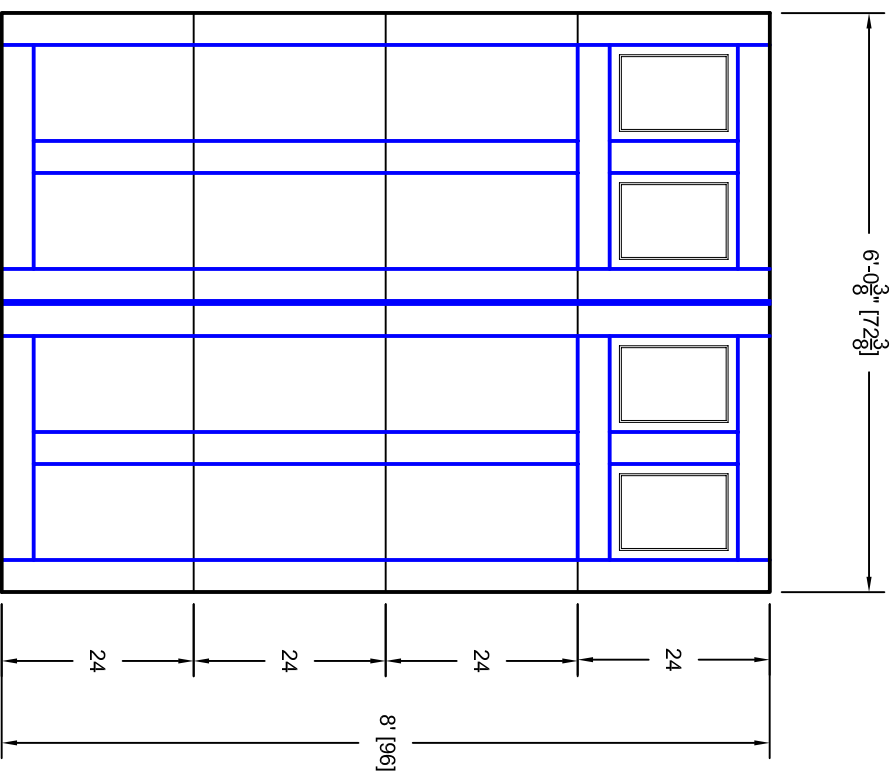

- Note:
1. Overlay board material: Steel.
 2. Arch material: Molded Polyurethane
 3. Overlay board width: 4 inches.
 4. Customer responsible to verify all field dimensions.

DRAWN BY	E Gebhard 01-05-05
CHECKED	
DATE	
APPD	
DATE	
APPD	
DATE	
APPD	
DATE	

TITLE	Tehama w / Small Plain View Door		
	Lites T6 6' X 8'		
SIZE	A	REV	A
SCALE		WT. ACT.	
	7T068006	SHEET	

Unless Otherwise Specified
Dimensions are in Inches

Tolerance on

Fractions	Decimals	Angles
+/- 1/16	XX +/- .03	+/- 0.5
	XXX +/- .01	
	XXXX +/- .005	