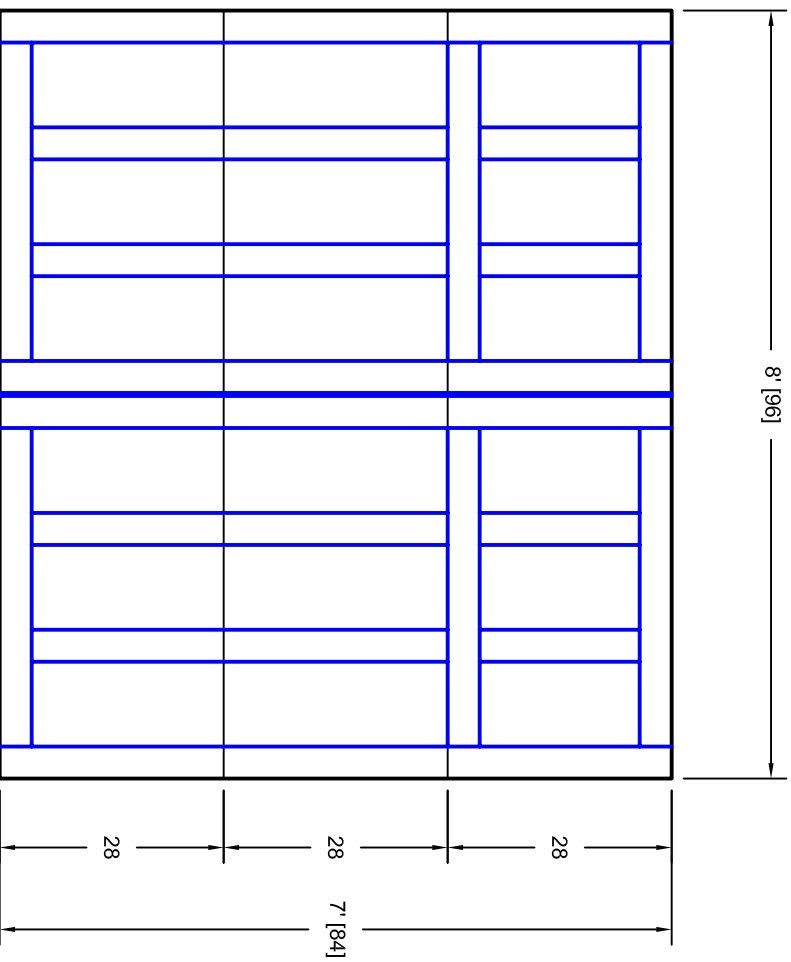

- Note:
1. Overlay board material: Steel.
 2. Arch material: Molded Polyurethane
 3. Overlay board width: 4 inches.
 4. Customer responsible to verify all field dimensions.

CUSTOMER APPROVAL REQUIRED FOR
MANUFACTURING

X _____

DRAWN BY	E Gebhard 01-05-05	TITLE	Tehama T 1 8' X 7'	
CHECKED		SIZE	A	REV
DATE		SCALE	7T087001	A
APPD		WT. ACT.		SHEET
DATE				
APPD				
DATE				
APPD				
DATE				

Unless Otherwise Specified
Dimensions are in Inches