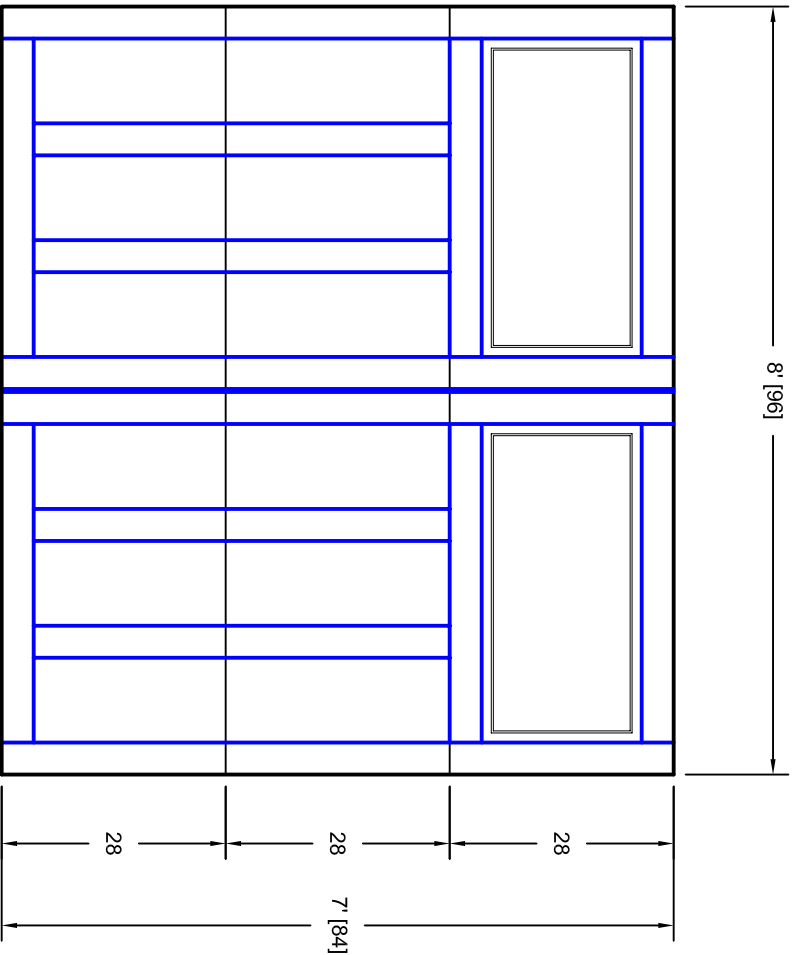

- Note:
1. Overlay board material: Steel.
 2. Arch material: Molded Polyurethane
 3. Overlay board width: 4 inches.
 4. Customer responsible to verify all field dimensions.

CUSTOMER APPROVAL REQUIRED FOR
MANUFACTURING

X _____

DRAWN BY	E Gebhard 01-05-05	TITLE	Tehama w / Large Plain View Door	
CHECKED		SIZE	Lites T7 8' X 7'	
DATE		SCALE	A	
APPD		WT. ACT.	7T087007	
DATE		SHEET	A	
APPD		REV	A	
DATE		Unless Otherwise Specified	Dimensions are in Inches	
DATE		Fractions	Decimals	
DATE		+/- 1/16	X.X +/- .03	
DATE		X.XXX +/- .005	X.XX +/- .01	
DATE		Tolerance on	Angles	
DATE			+/- 0.5	