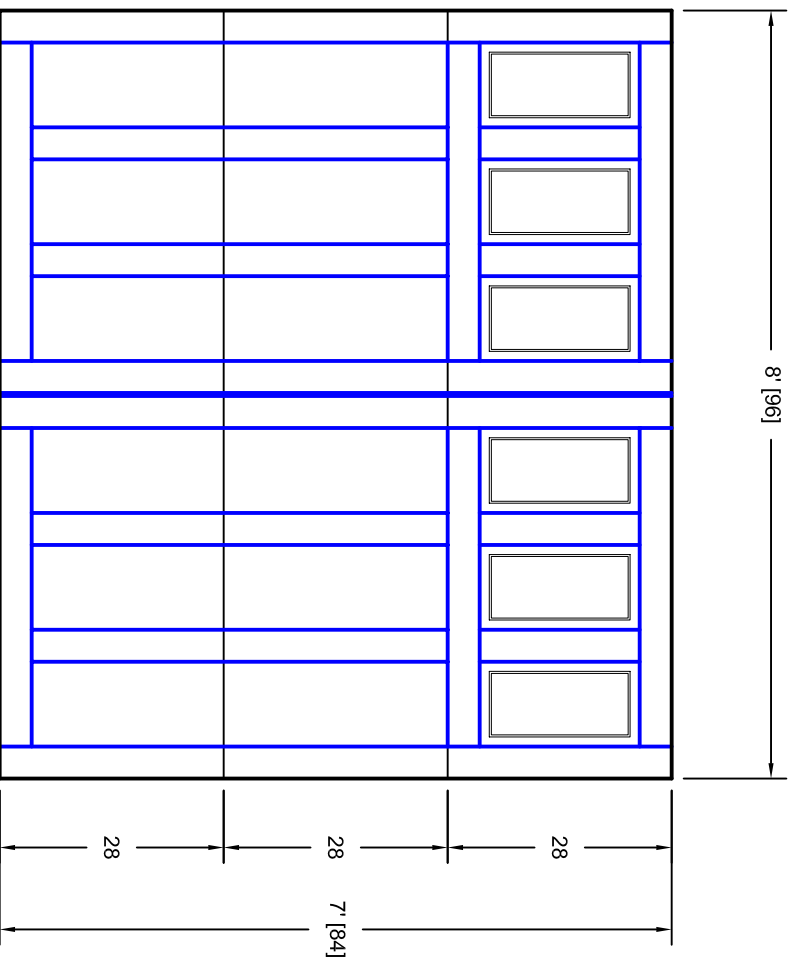

- Note:
1. Overlay board material: Steel.
 2. Arch material: Molded Polyurethane
 3. Overlay board width: 4 inches.
 4. Customer responsible to verify all field dimensions.

CUSTOMER APPROVAL REQUIRED FOR MANUFACTURING

X _____

DRAWN BY	E Gebhard 01-05-05	TITLE	Tehama w / Colonial Door Lites		
CHECKED		SIZE	T9 8' X 7'		
DATE		SCALE	7T087009		
APPD		REV	A		
DATE		WT. ACT.	SHEET		
APPD		Unless Otherwise Specified	Dimensions are in Inches		
DATE		Tolerance on	Fractions Decimals Angles		
APPD		+/- 1/16	X.X +/- .03 +/- 0.5		
DATE		X.XX +/- .01	X.XXX +/- .005		
APPD		X.XXX +/- .005			
DATE					