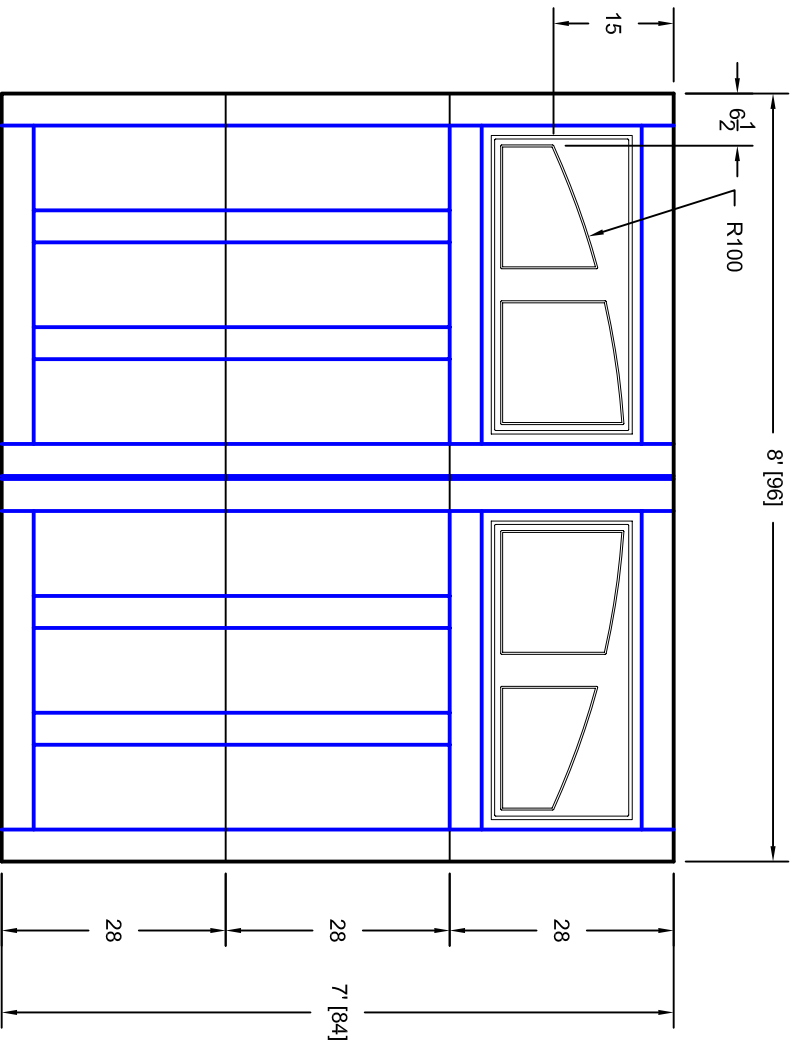

- Note:
1. Overlay board material: Steel.
  2. Arch material: Molded Polyurethane
  3. Overlay board width: 4 inches.
  4. Customer responsible to verify all field dimensions.

DRAWN BY	E Gebhard 01-05-05
CHECKED	
DATE	
APPD	
DATE	
APPD	
DATE	
APPD	
DATE	

TITLE	Tehama w / Madison Arch Door		
	Lites T10 8' X 7'		
SIZE	A	REV	A
SCALE		WT. ACT.	
	7T087010	SHEET	

Unless Otherwise Specified  
Dimensions are in Inches

Tolerance on

Fractions	Decimals	Angles
+/- 1/16	XX +/- .03	+/- 0.5
	XXX +/- .01	
	XXXX +/- .005	