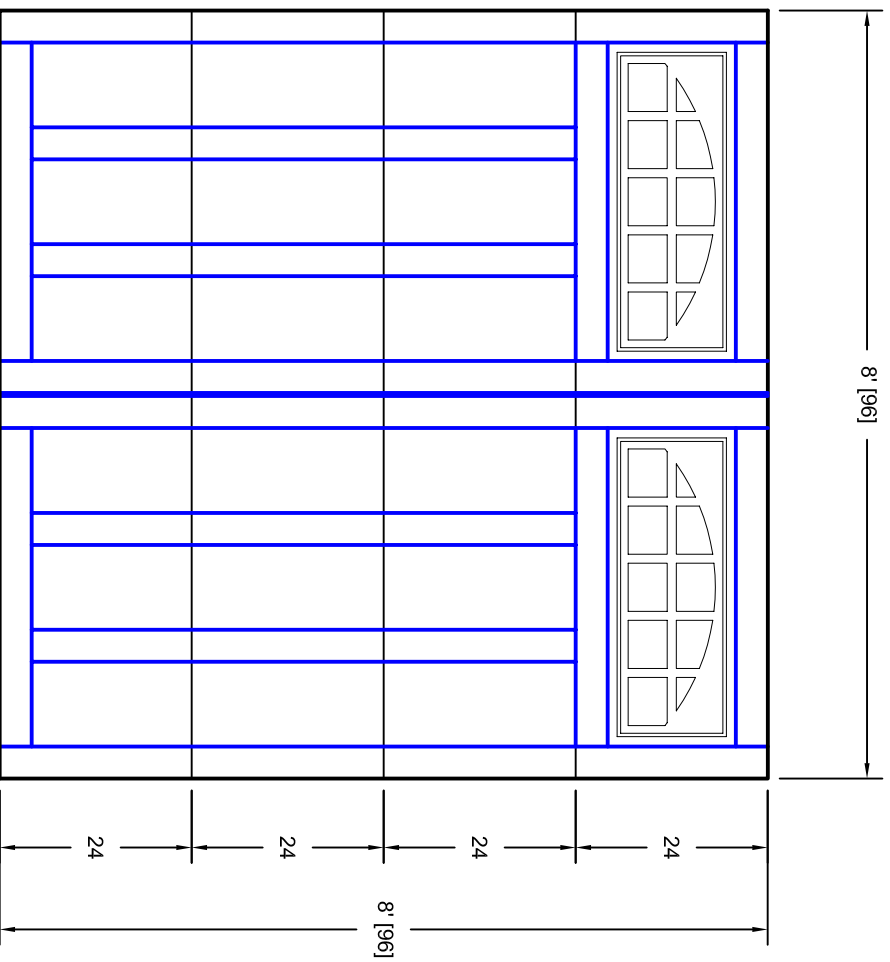

- Note:
1. Overlay board material: Steel.
 2. Arch material: Molded Polyurethane
 3. Overlay board width: 4 inches.
 4. Customer responsible to verify all field dimensions.

DRAWN BY	E Gebhard 12-14-05
DATE	
CHECKED	
DATE	
APPD	
DATE	
APPD	
DATE	
APPD	
DATE	

TITLE	Tehama w / Large Stockton Arch		
	Door Lites T2 8' X 8'		
SIZE	A	REV	A
SCALE		WT. ACT.	SHEET
	7T088002		

Unless Otherwise Specified
Dimensions are in Inches

Tolerance on

Fractions	Decimals	Angles
+/- 1/16	XX +/- .03	+/- 0.5
	XXX +/- .01	
	XXXX +/- .005	