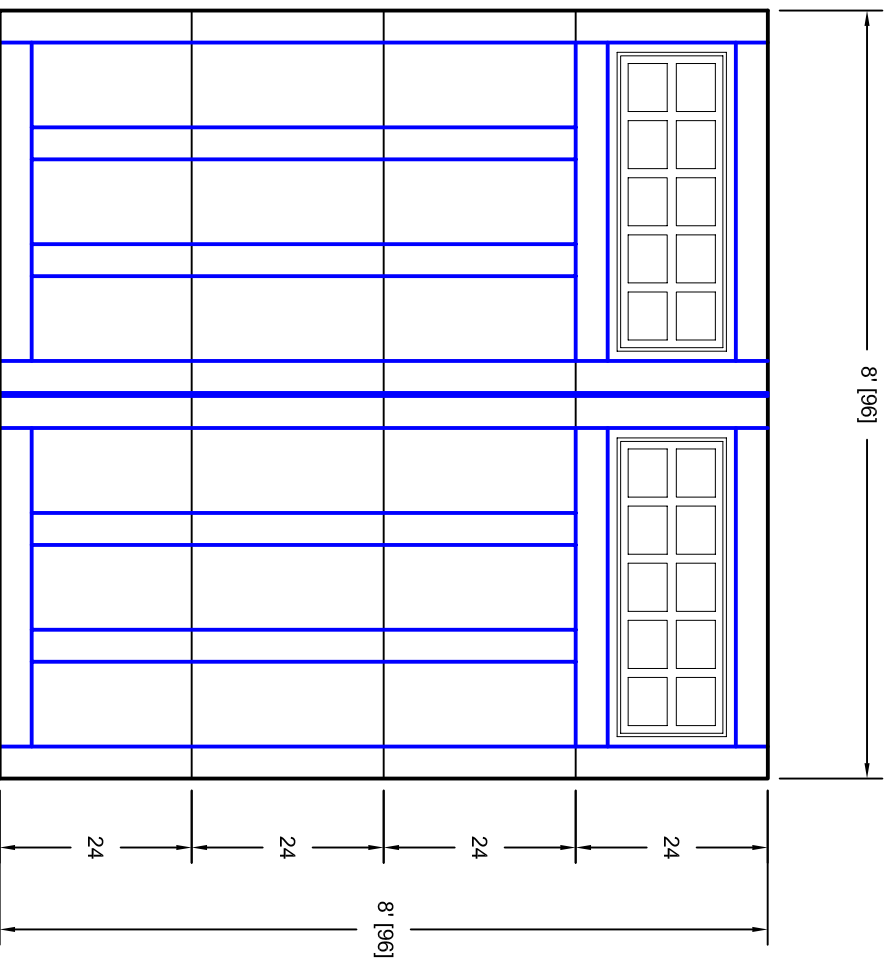

- Note:
1. Overlay board material: Steel.
 2. Arch material: Molded Polyurethane
 3. Overlay board width: 4 inches.
 4. Customer responsible to verify all field dimensions.

DRAWN BY	E Gebhard 12-14-05
DATE	
CHECKED	
DATE	
APPD	
DATE	
APPD	
DATE	
APPD	
DATE	

TITLE	Tehama w / Large Stockton Door		
	Lites T'3 8' X 8'		
SIZE	A	REV	A
SCALE		WT. ACT.	
	7T088003	SHEET	

Unless Otherwise Specified
Dimensions are in Inches

Tolerance on

Fractions	Decimals	Angles
+/- 1/16	XX +/- .03	+/- 0.5
	XXX +/- .01	
	XXXX +/- .005	