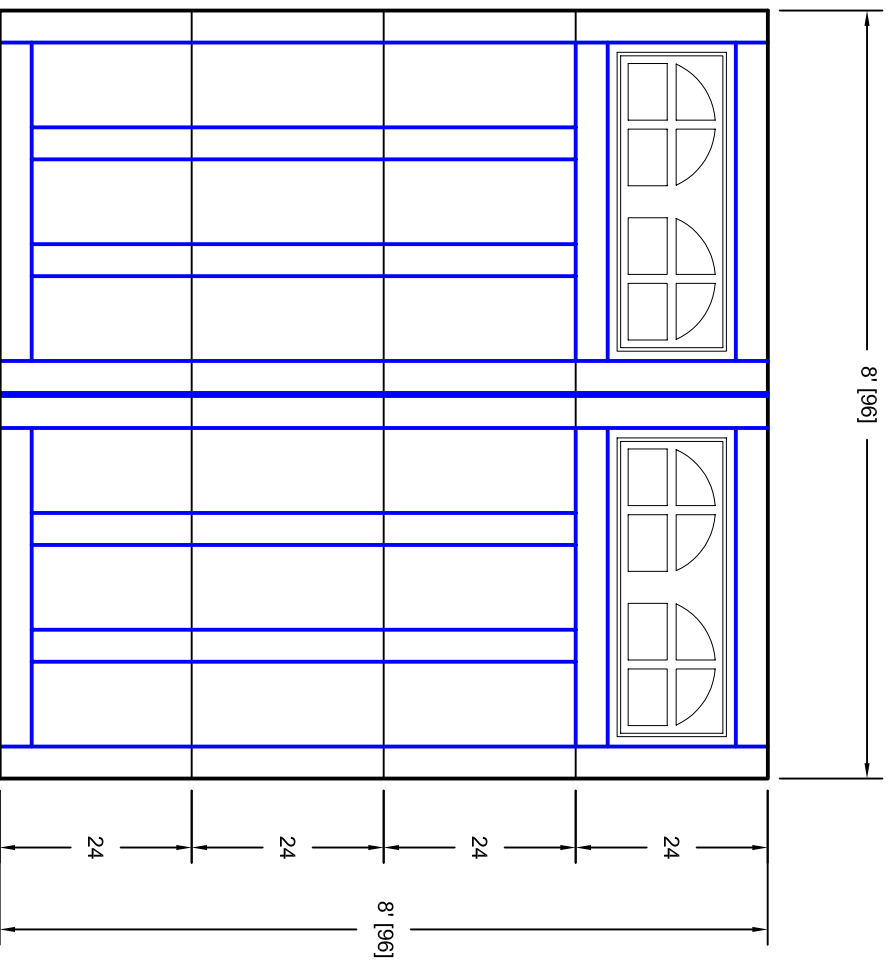

- Note:
1. Overlay board material: Steel.
 2. Arch material: Molded Polyurethane
 3. Overlay board width: 4 inches.
 4. Customer responsible to verify all field dimensions.

DRAWN BY	E Gebhard 12-14-05
CHECKED	
DATE	
APPD	
DATE	
APPD	
DATE	
APPD	
DATE	

TITLE	Tehama w / Small Stockton Arch		
SIZE	Door Lites T4 8' X 8'		
SCALE	A	WT. ACT.	
REV	A	SHEET	
	7T088004		

Unless Otherwise Specified
Dimensions are in Inches

Tolerance on

Fractions	Decimals	Angles
+/- 1/16	XX +/- .03	+/- 0.5
	XXX +/- .01	
	XXXX +/- .005	