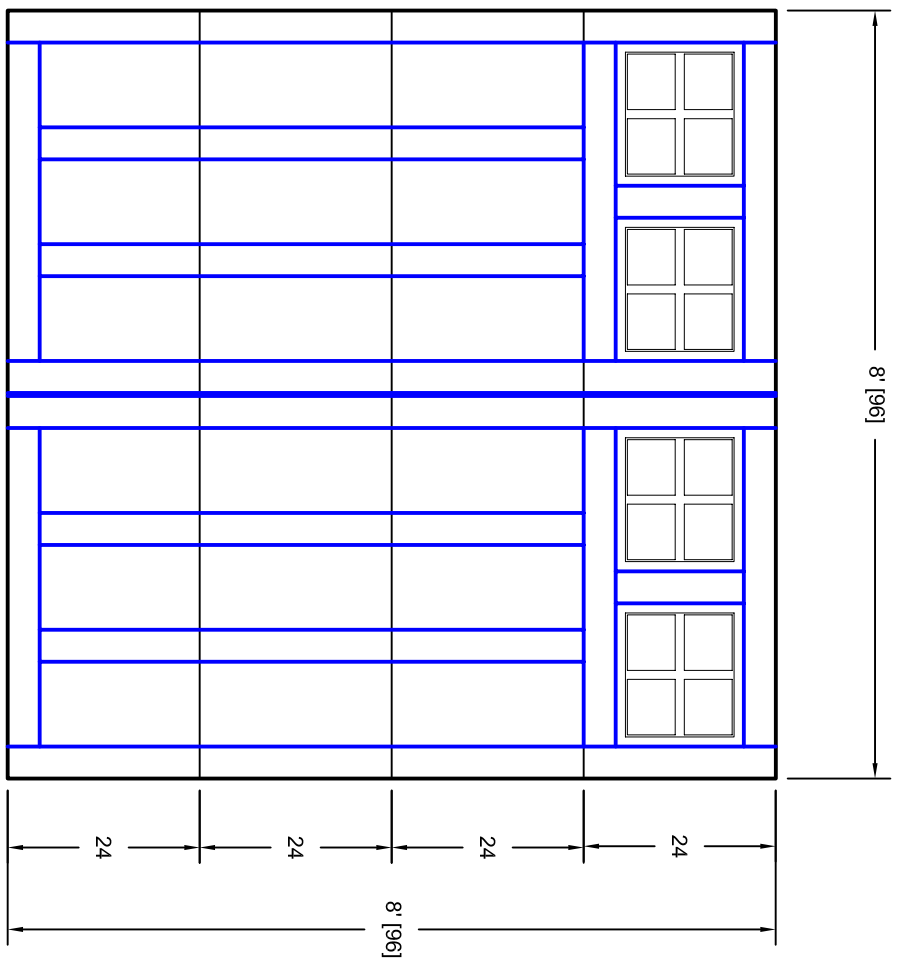

- Note:
1. Overlay board material: Steel.
  2. Arch material: Molded Polyurethane
  3. Overlay board width: 4 inches.
  4. Customer responsible to verify all field dimensions.

DRAWN BY	E Gebhard 01-05-05
CHECKED	
DATE	
APPD	
DATE	
APPD	
DATE	
APPD	
DATE	

TITLE	Tehama w / Small Stockton Door		
	Lites T5 8' X 8'		
SIZE	A	7T088005	REV
SCALE		WT. ACT.	SHEET

Unless Otherwise Specified  
Dimensions are in Inches

Tolerance on

Fractions	Decimals	Angles
+/- 1/16	XX +/- .03	+/- 0.5
	XXX +/- .01	
	XXXX +/- .005	