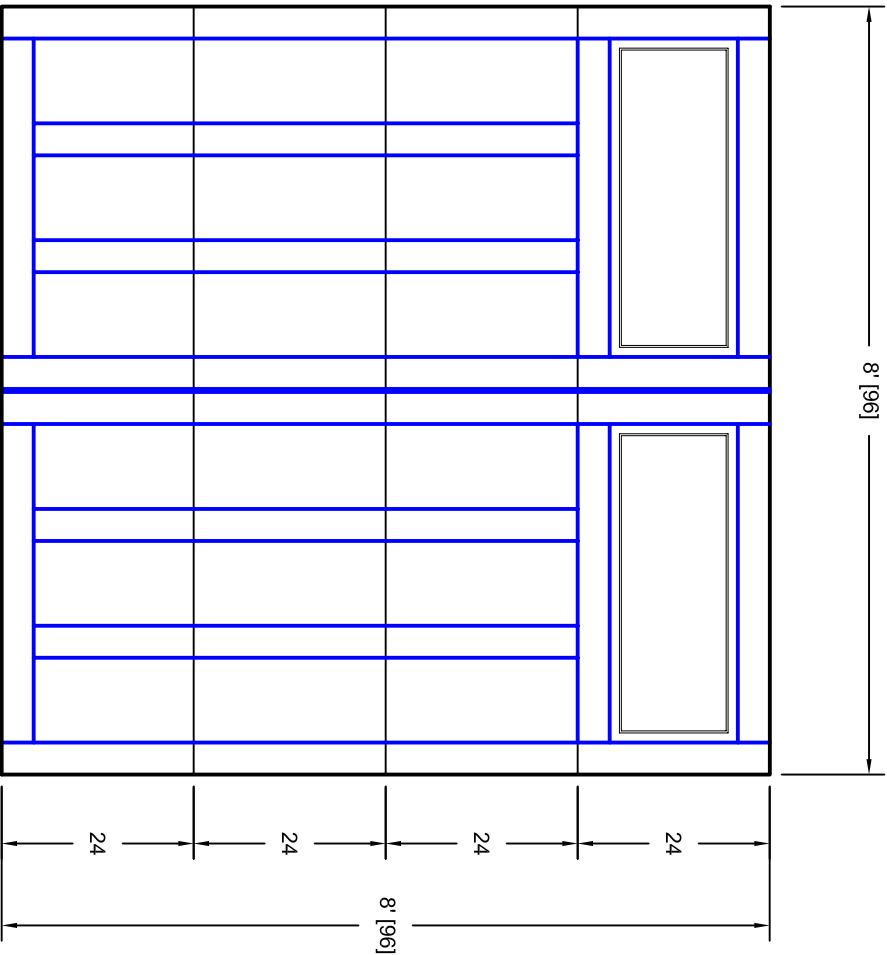

- Note:
1. Overlay board material: Steel.
 2. Arch material: Molded Polyurethane
 3. Overlay board width: 4 inches.
 4. Customer responsible to verify all field dimensions.

CUSTOMER APPROVAL REQUIRED FOR
MANUFACTURING

X _____

DRAWN BY	E Gebhard 12-14-05
DATE	
CHECKED	
DATE	
APPD	
DATE	
APPD	
DATE	
APPD	
DATE	

TITLE	Tehama w / Large Plain View Door		
SIZE	Lites T7 8' X 8'		
SCALE	A	7T088007	REV A
WT. ACT.			SHEET

Unless Otherwise Specified
Dimensions are in Inches