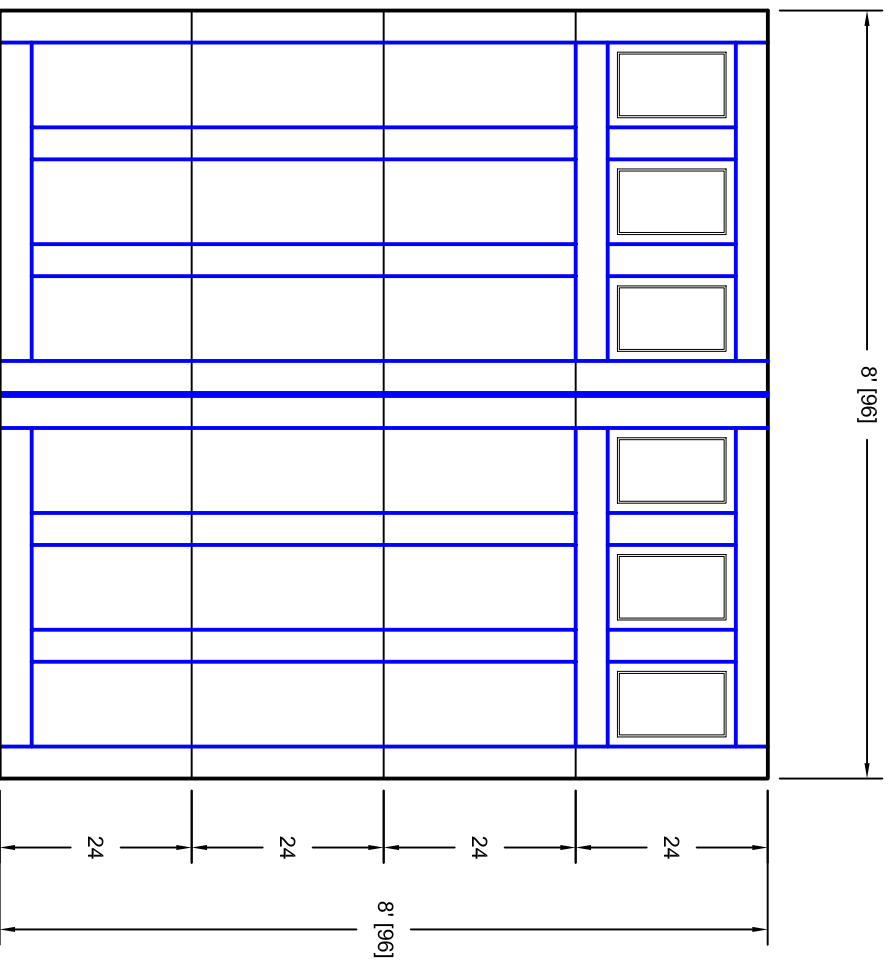

- Note:
1. Overlay board material: Steel.
  2. Arch material: Molded Polyurethane
  3. Overlay board width: 4 inches.
  4. Customer responsible to verify all field dimensions.

DRAWN BY	E Gebhard 12-14-05
DATE	
CHECKED	
DATE	
APPD	
DATE	
APPD	
DATE	
APPD	
DATE	

TITLE		Tehama w / Colonial Door Lites	
SIZE		7T088009	
SCALE		A	
WT. ACT.		SHEET	
REV		A	

Unless Otherwise Specified  
Dimensions are in Inches

Tolerance on

Fractions	Decimals	Angles
+/- 1/16	XX +/- .03	+/- 0.5
	XXX +/- .01	
	XXXX +/- .005	