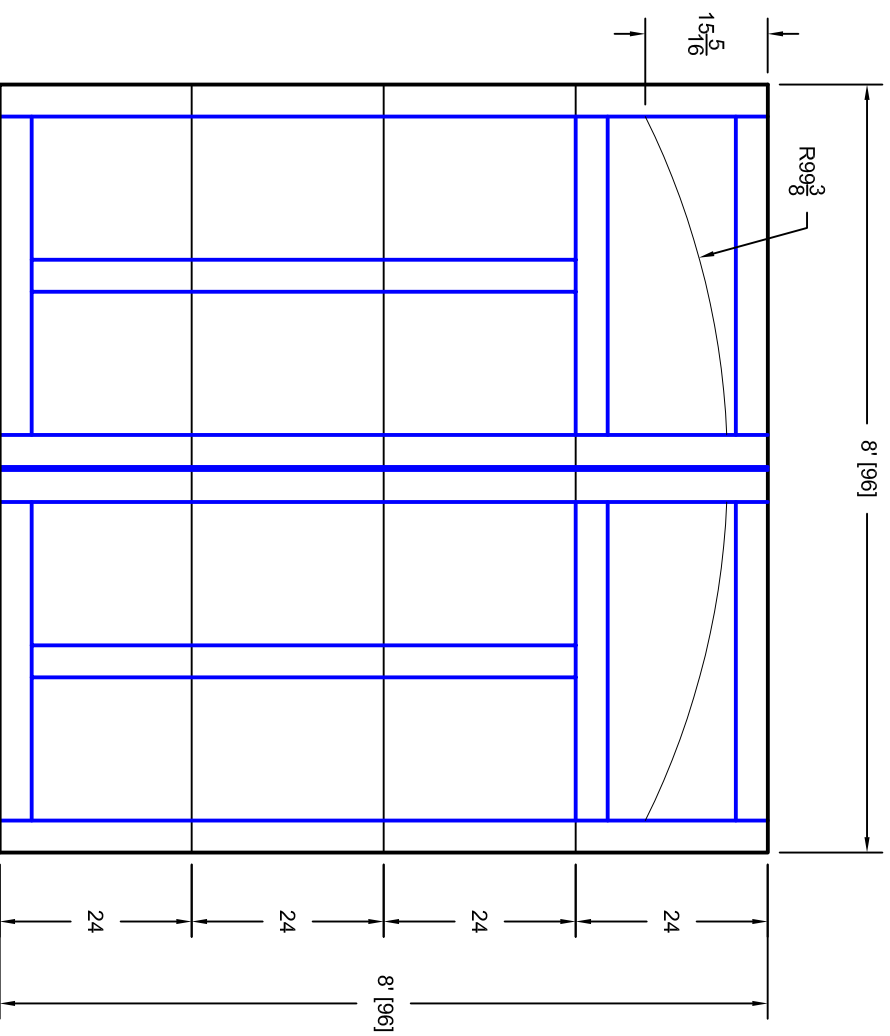

- Note:
1. Overlay board material: Steel.
 2. Arch material: Molded Polyurethane
 3. Overlay board width: 4 inches.
 4. Customer responsible to verify all field dimensions.

DRAWN BY	E Gebhard 12-14-05
DATE	
CHECKED	
DATE	
APPD	
DATE	
APPD	
DATE	
APPD	
DATE	

TITLE	Tehama w / Large Solid Arch Top		
	T11 8' X 8'		
SIZE	A	REV	A
SCALE		WT. ACT.	
		SHEET	
	7T088011		

Unless Otherwise Specified
Dimensions are in Inches

Tolerance on

Fractions	Decimals	Angles
+/- 1/16	XX +/- .03	+/- 0.5
	XXX +/- .01	
	XXXX +/- .005	