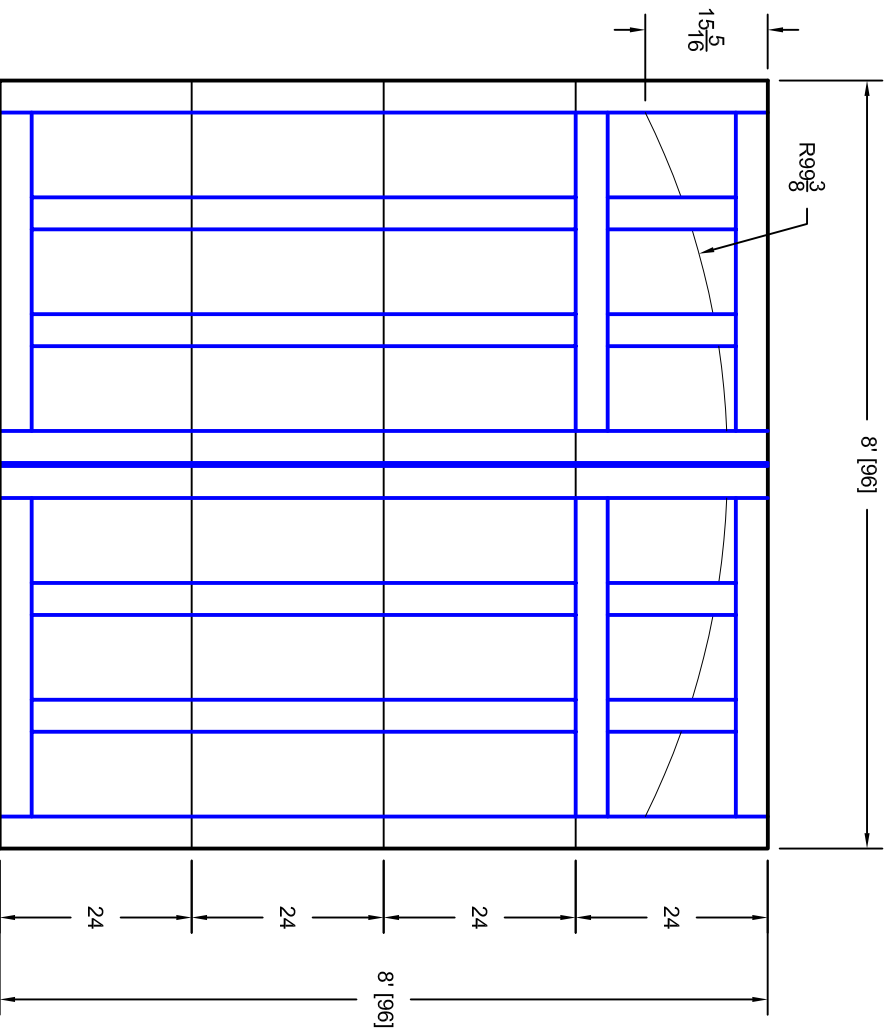

- Note:
1. Overlay board material: Steel.
  2. Arch material: Molded Polyurethane
  3. Overlay board width: 4 inches.
  4. Customer responsible to verify all field dimensions.

DRAWN BY	E Gebhard 12-14-05
DATE	
CHECKED	
DATE	
APPD	
DATE	
APPD	
DATE	
APPD	
DATE	

TITLE	Tehama w / Colonial Solid Arch Top		
SIZE	T13 8' X 8'		
SCALE	A	WT. ACT.	SHEET
REV	7T088013		A

Unless Otherwise Specified  
Dimensions are in Inches

Tolerance on

Fractions	Decimals	Angles
+/- 1/16	XX +/- .03	+/- 0.5
	XXX +/- .01	
	XXXX +/- .005	