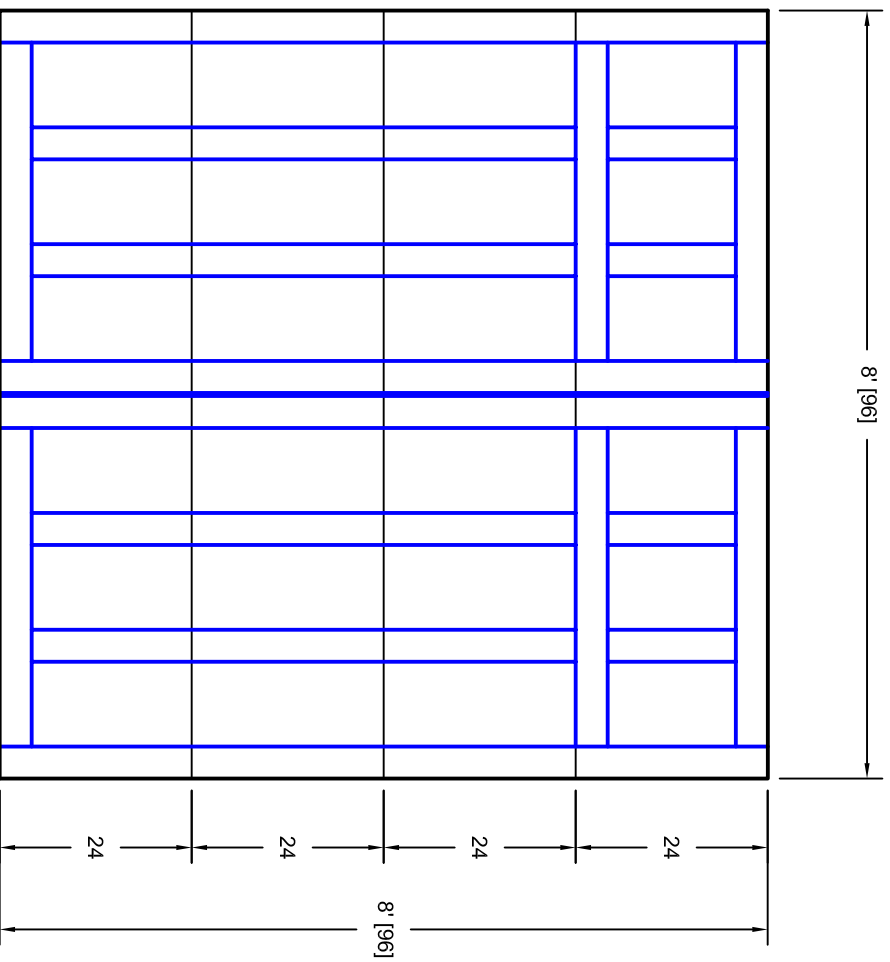

- Note:
1. Overlay board material: Steel.
 2. Arch material: Molded Polyurethane
 3. Overlay board width: 4 inches.
 4. Customer responsible to verify all field dimensions.

DRAWN BY	E Gebhard 12-14-05
DATE	
CHECKED	
DATE	
APPD	
DATE	
APPD	
DATE	
APPD	
DATE	

TITLE	Tehama w / Colonial Solid Top		
	T16 8' X 8'		
SIZE	A	7T088016	REV
SCALE			A
WT. ACT.			SHEET

Unless Otherwise Specified
Dimensions are in Inches

Tolerance on

Fractions	Decimals	Angles
+/- 1/16	XX +/- .03	+/- 0.5
	XXX +/- .01	
	XXXX +/- .005	