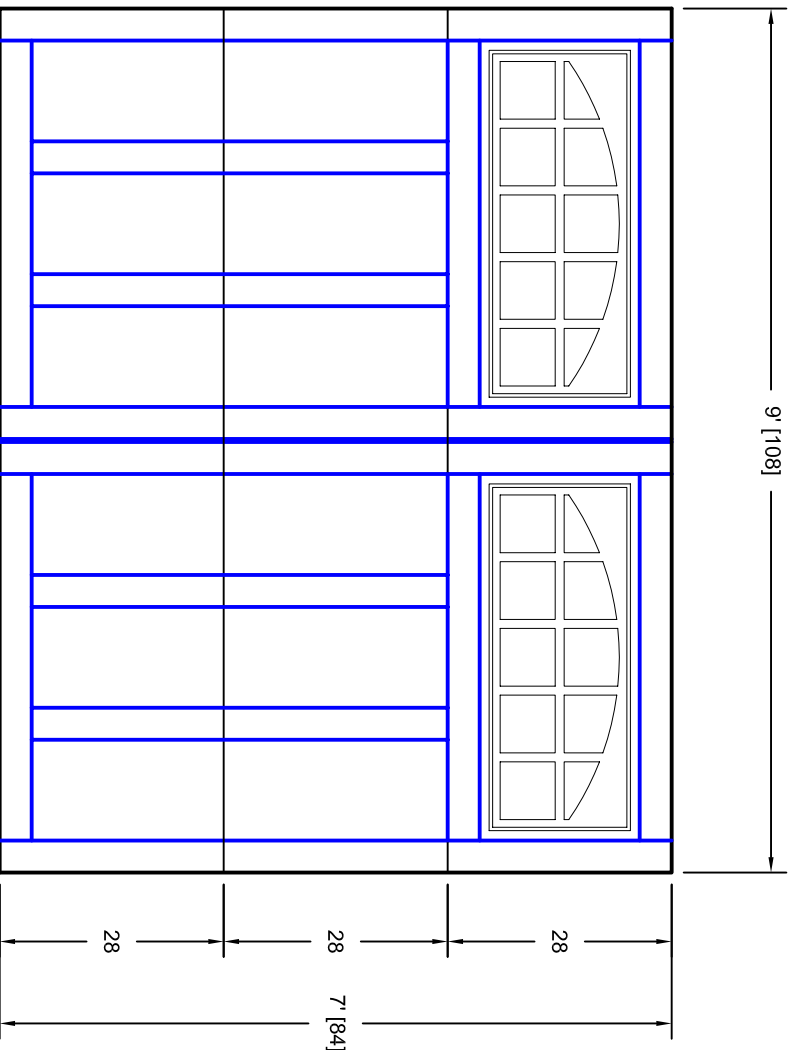

- Note:
1. Overlay board material: Steel.
 2. Arch material: Molded Polyurethane
 3. Overlay board width: 4 inches.
 4. Customer responsible to verify all field dimensions.

DRAWN BY	E Gebhard 01-05-05
DATE	
CHECKED	
DATE	
APPD	
DATE	
APPD	
DATE	
APPD	
DATE	

TITLE		Tehama w / Large Stockton Arch	
SIZE		Door Lites T2 9' X 7'	
SCALE		7T097002	
WT. ACT.		SHEET	
REV		A	

Unless Otherwise Specified
Dimensions are in Inches

Tolerance on

Fractions	Decimals	Angles
+/- 1/16	XX +/- .03	+/- 0.5
	XXX +/- .01	
	XXXX +/- .005	