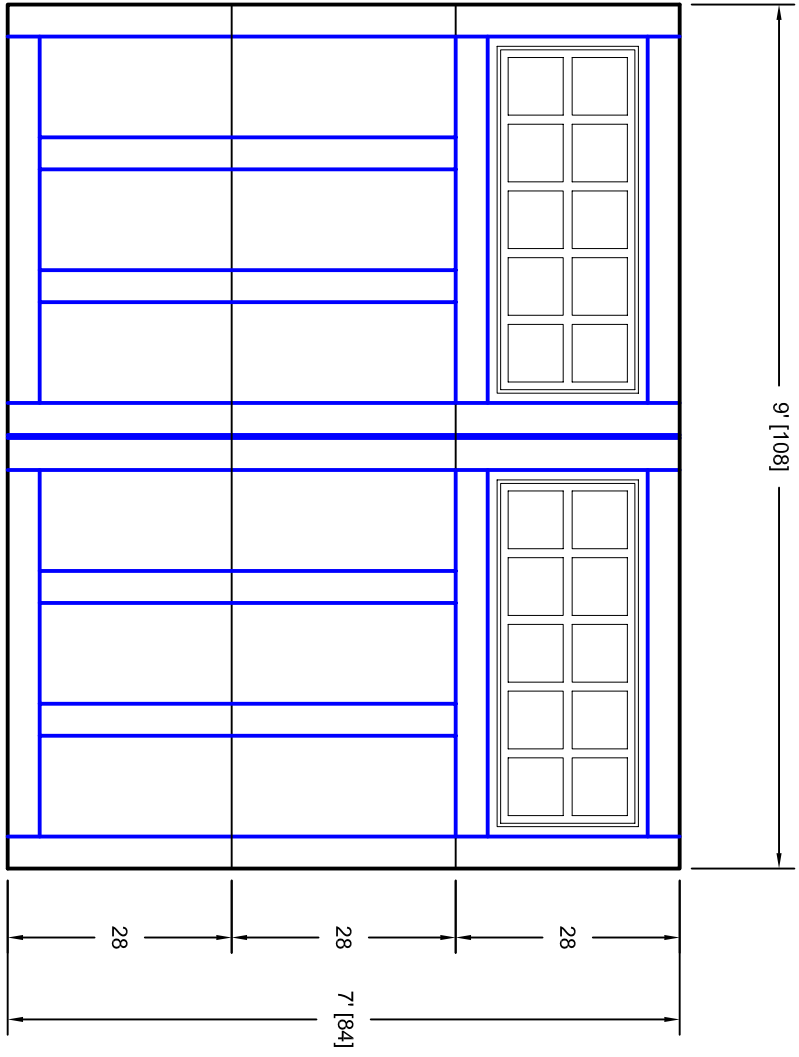

- Note:
1. Overlay board material: Steel.
 2. Arch material: Molded Polyurethane
 3. Overlay board width: 4 inches.
 4. Customer responsible to verify all field dimensions.

DRAWN BY	E Gebhard 01-05-05
CHECKED	
DATE	
APPD	
DATE	
APPD	
DATE	
APPD	
DATE	

TITLE	Tehama w / Large Stockton Door		
	Lites T3 9' X 7'		
SIZE	A	REV	A
SCALE		WT. ACT.	
		SHEET	
	7T097003		

Unless Otherwise Specified
Dimensions are in Inches

Tolerance on

Fractions	Decimals	Angles
+/- 1/16	XX +/- .03	+/- 0.5
	XXX +/- .01	
	XXXX +/- .005	