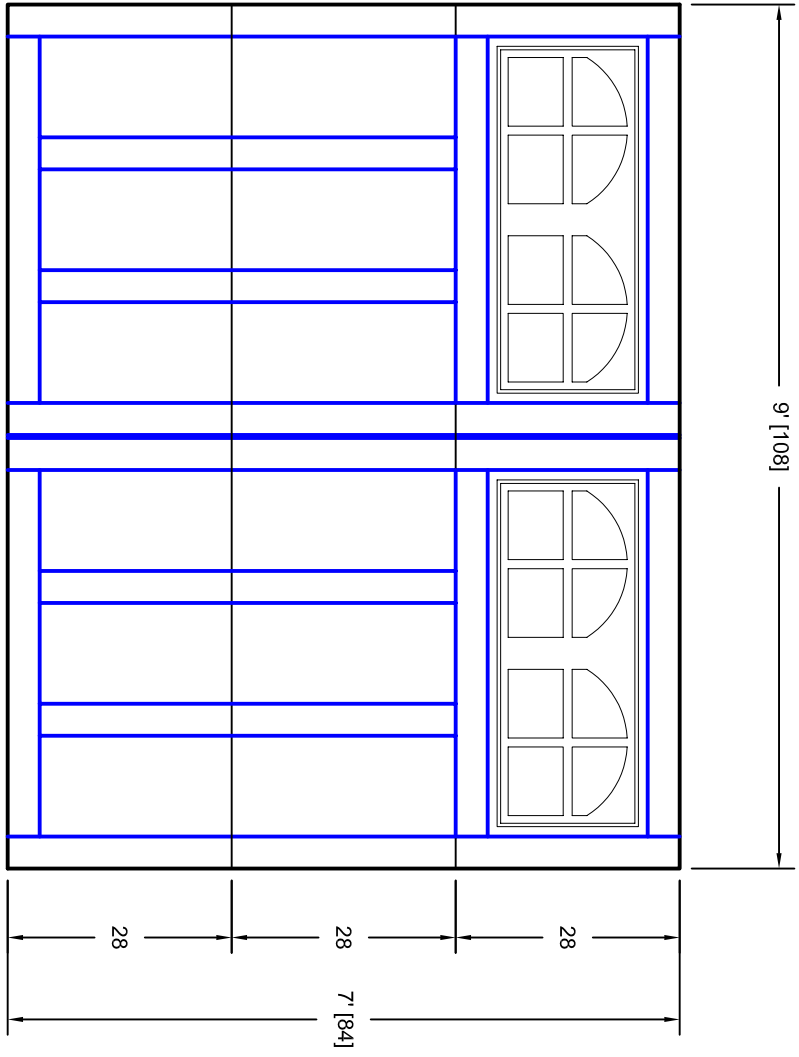

- Note:
1. Overlay board material: Steel.
  2. Arch material: Molded Polyurethane
  3. Overlay board width: 4 inches.
  4. Customer responsible to verify all field dimensions.

DRAWN BY E Gebhard 01-05-05

Door Lites T4 9' X 7'

SIZE

A

7T097004

REV

A

SCALE

WT. ACT.

SHEET

Unless Otherwise Specified  
Dimensions are in Inches

Tolerance on

Fractions Decimals

+/- 1/16 XX +/- .03

X.XX +/- .01

X.XXX +/- .005

Angles