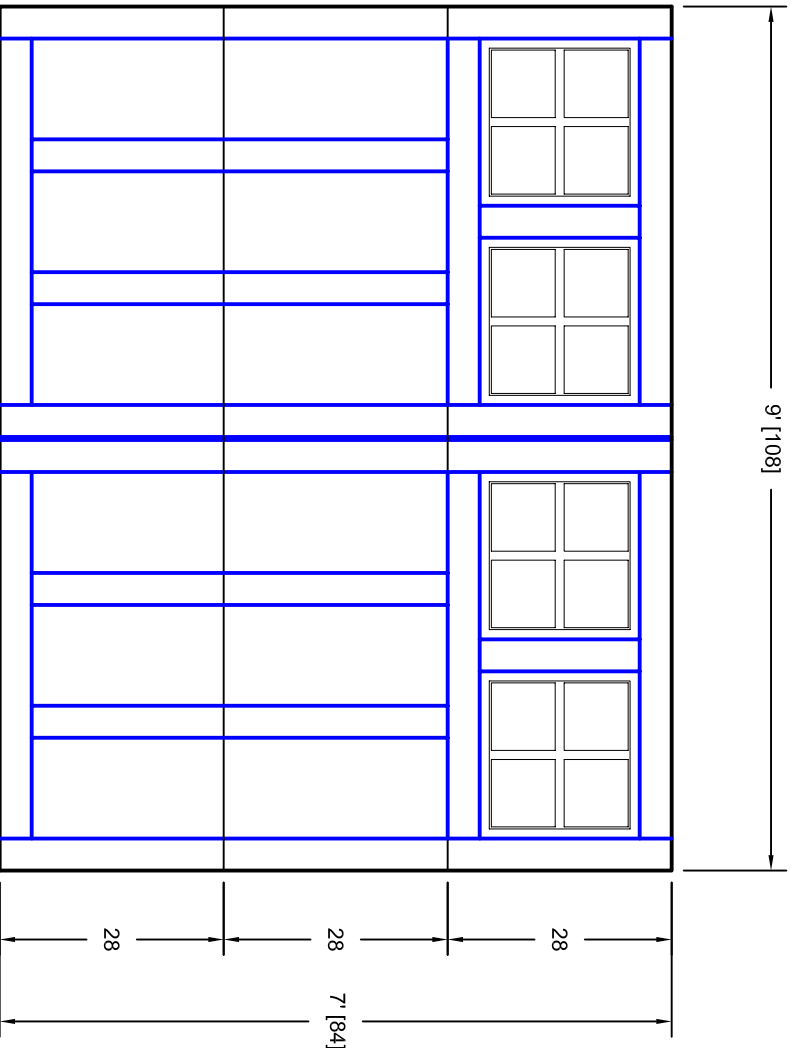

- Note:
1. Overlay board material: Steel.
  2. Arch material: Molded Polyurethane
  3. Overlay board width: 4 inches.
  4. Customer responsible to verify all field dimensions.

DRAWN BY	E Gebhard 01-05-05
CHECKED	
DATE	
APPD	
DATE	
APPD	
DATE	
APPD	
DATE	

TITLE		Tehama w / Small Stockton Door	
SIZE		Lites T5 9' X 7'	
SCALE		7T097005	
WT. ACT.		SHEET	
REV		A	

Unless Otherwise Specified  
Dimensions are in Inches

Tolerance on

Fractions	Decimals	Angles
+/- 1/16	XX +/- .03	+/- 0.5
	XXX +/- .01	
	XXXX +/- .005	