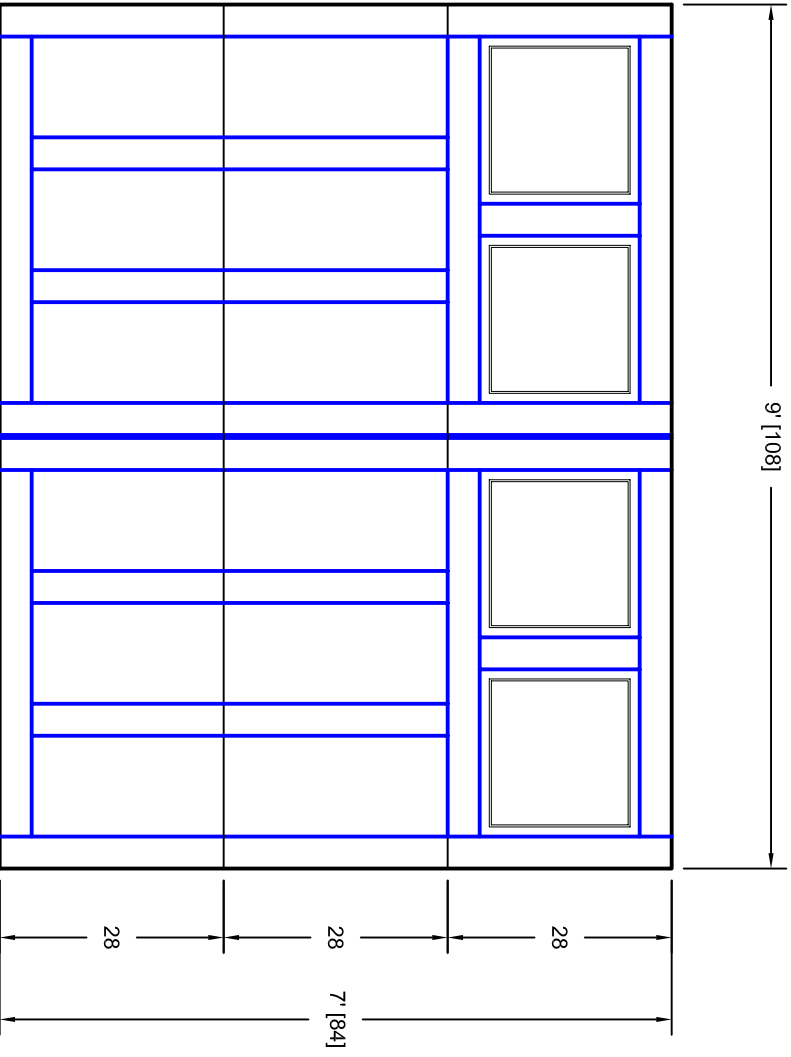

- Note:
1. Overlay board material: Steel.
  2. Arch material: Molded Polyurethane
  3. Overlay board width: 4 inches.
  4. Customer responsible to verify all field dimensions.

DRAWN BY	E Gebhard 01-05-05
CHECKED	
DATE	
APPD	
DATE	
APPD	
DATE	
APPD	
DATE	

TITLE	Tehama w / Small Plain View Door		
	Lites T6 9' X 7'		
SIZE	A	7T097006	REV
SCALE		WT. ACT.	SHEET

Unless Otherwise Specified  
Dimensions are in Inches

Tolerance on

Fractions	Decimals	Angles
+/- 1/16	XX +/- .03	+/- 0.5
	XXX +/- .01	
	XXXX +/- .005	