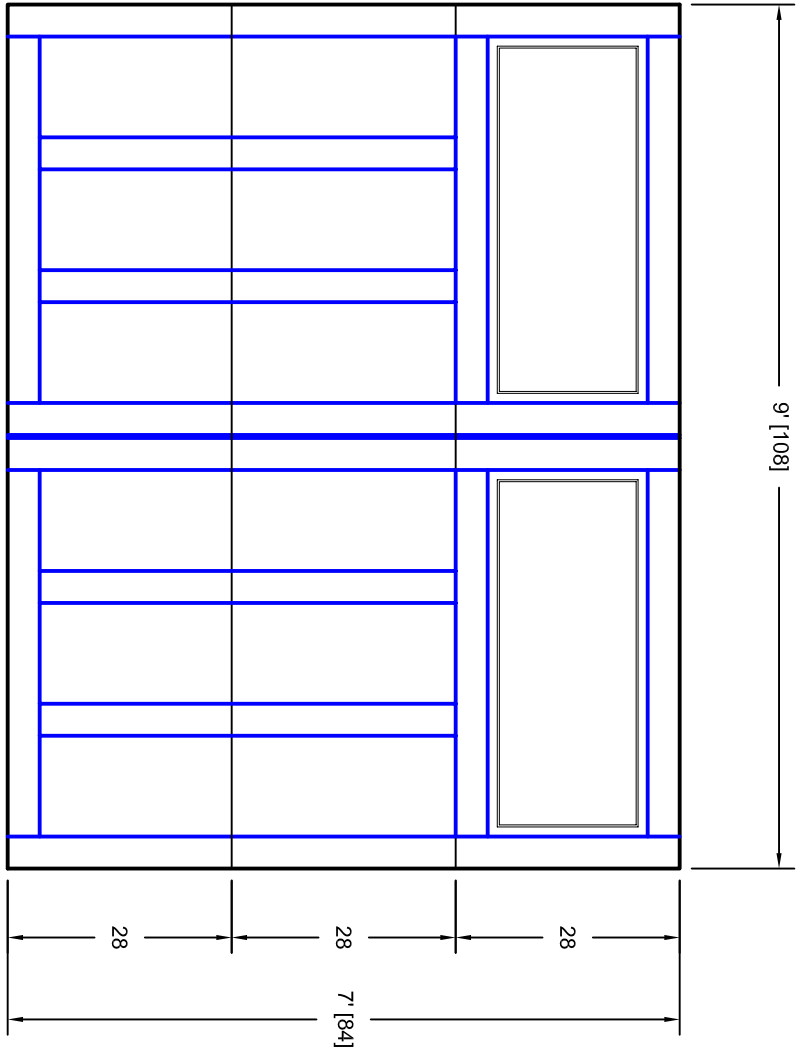

- Note:
1. Overlay board material: Steel.
 2. Arch material: Molded Polyurethane
 3. Overlay board width: 4 inches.
 4. Customer responsible to verify all field dimensions.

TITLE Tehama w / Large Plain View Door

SIZE A

WT. ACT.

SHEET

REV A

DRAWN BY	E Gebhard 01-05-05
CHECKED	
DATE	
APPD	
DATE	
APPD	
DATE	
APPD	
DATE	

Unless Otherwise Specified
Dimensions are in Inches

Tolerance on

Fractions	Decimals	Angles
+/- 1/16	XX +/- .03	+/- 0.5
	XXX +/- .01	
	XXXX +/- .005	